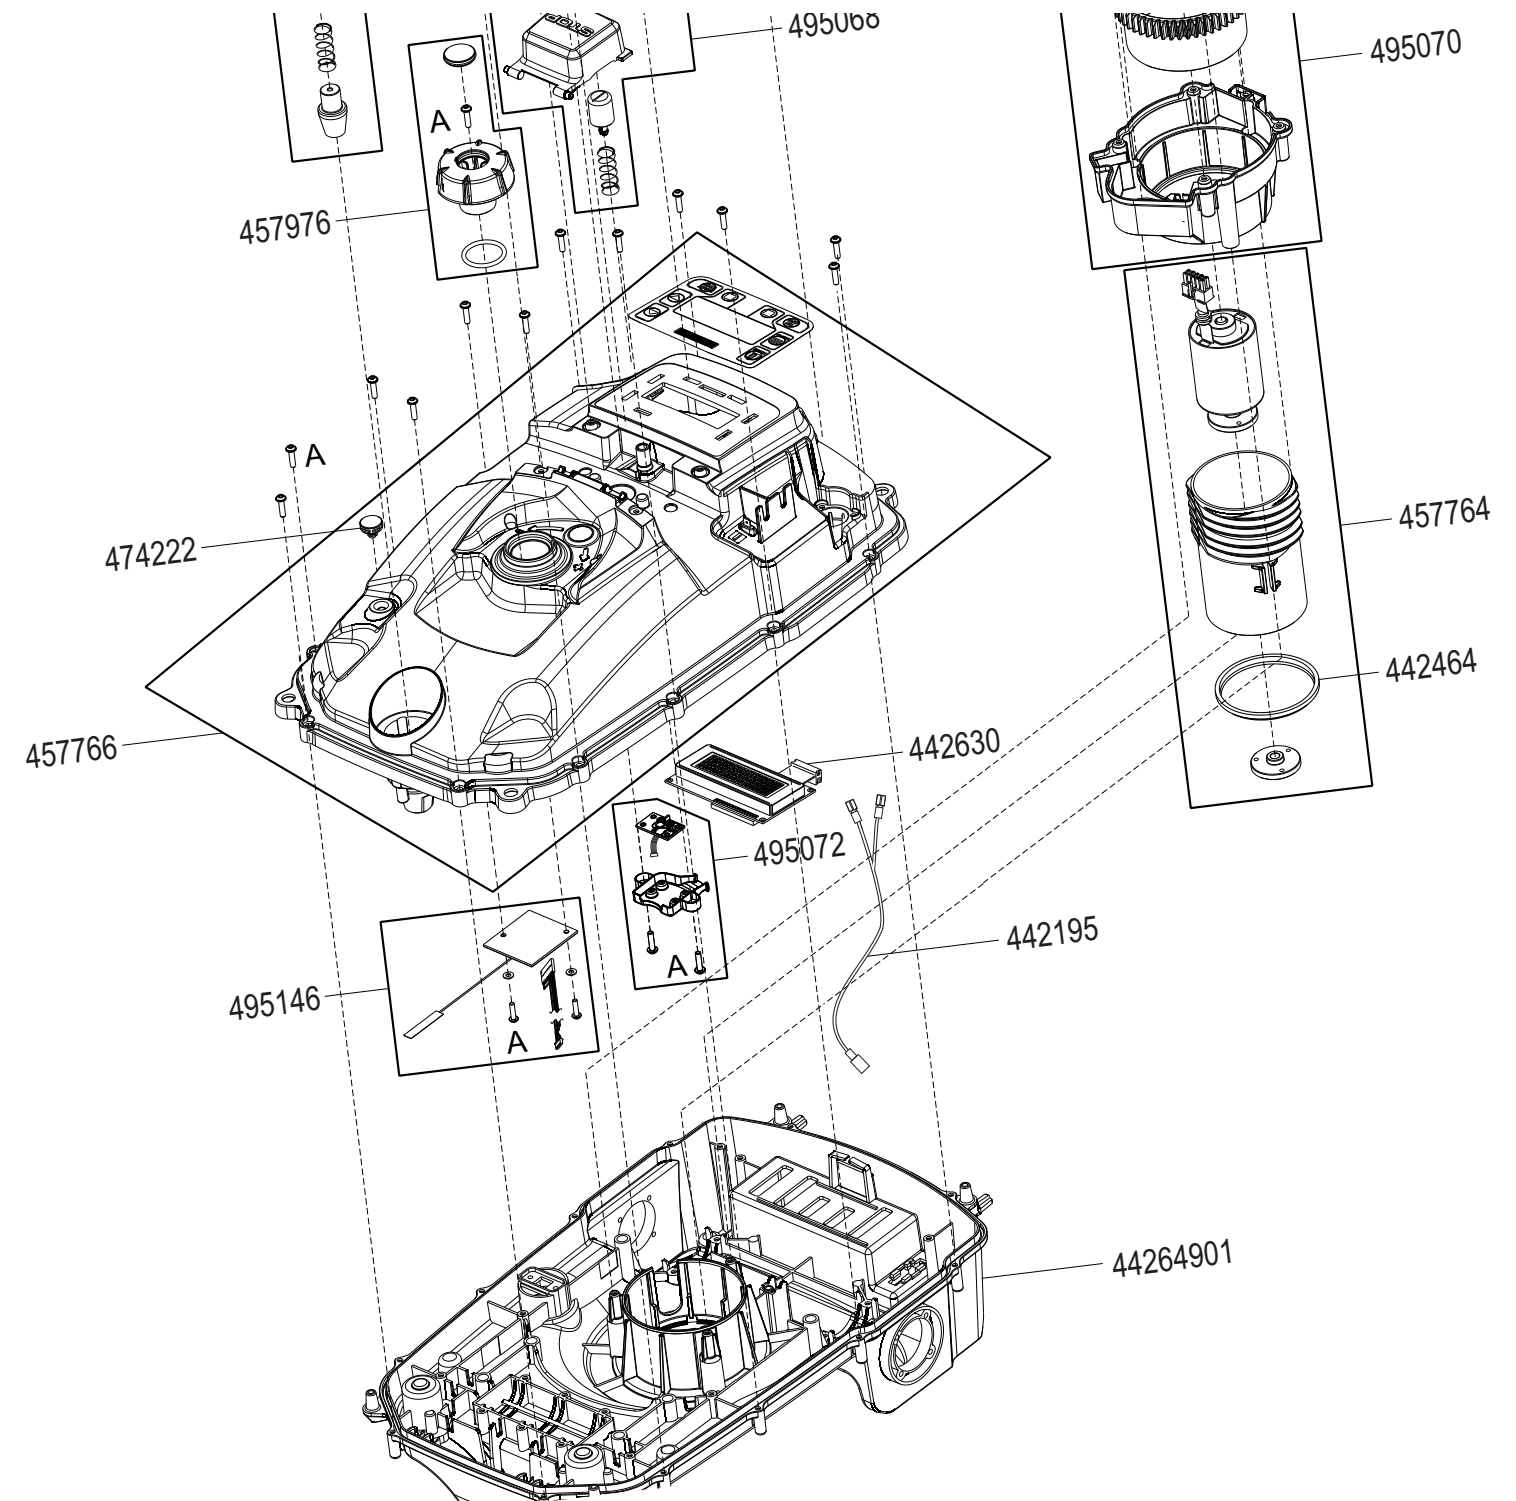

Тому потрібні оригінальні запчастини та аксесуари здебільшого є в наявності в Німеччині, що мінімізує простій ваших пристроїв. Лише застосування оригінальних запасних частин і аксесуарів забезпечує надійну роботу взаємоузгоджених компонентів пристрою та незмінну високу якість і надійність виробів AL-KO. Крім того, гарантія поширюється або зберігається лише у випадку ремонту, якщо використовуються

оригінальні запчастини та аксесуари AL-KO. Наші оригінальні запчастини мають інші особливі переваги. Удосконалення серійних виробів і відповідних оригінальних запасних частин відбувається одночасно. Починаючи з гвинтика й закінчуючи платою керування: оригінальні запчастини AL-KO і solo® by AL-KO є результатом технічних знань і багаторічного досвіду.

Наші авторизовані сервісні партнери також користуються перевагами оригінальних запасних частин і аксесуарів AL-KO. Належні компоненти скорочують час ремонту і зменшують його вартість.

Одним словом, надійні, високоякісні та завжди підходящі — з оригінальними запасними частинами та аксесуарами AL-KO ви завжди зробите правильний вибір для ремонту чи обслуговування. Це — основа для тривалої та надійної роботи виробів.