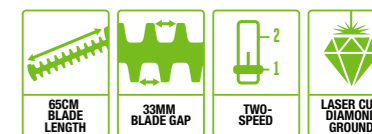

HT6500E
65cm HEDGE TRIMMER

Two-speed 65cm blade length, 33mm blade gap with double-sided knife-edge cutting action and rotating rear handle for comfort and control