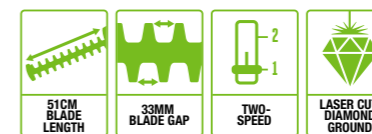

HT2400E
61cm HEDGE TRIMMER

Single speed 61cm blade length, 22mm blade gap with single knife-edge cutting action

AVAILABLE AS A KIT

HT5100E
51cm HEDGE TRIMMER

Two-speed 51cm blade length, 33mm blade gap with double-sided knife-edge cutting action and rotating rear handle for comfort and control