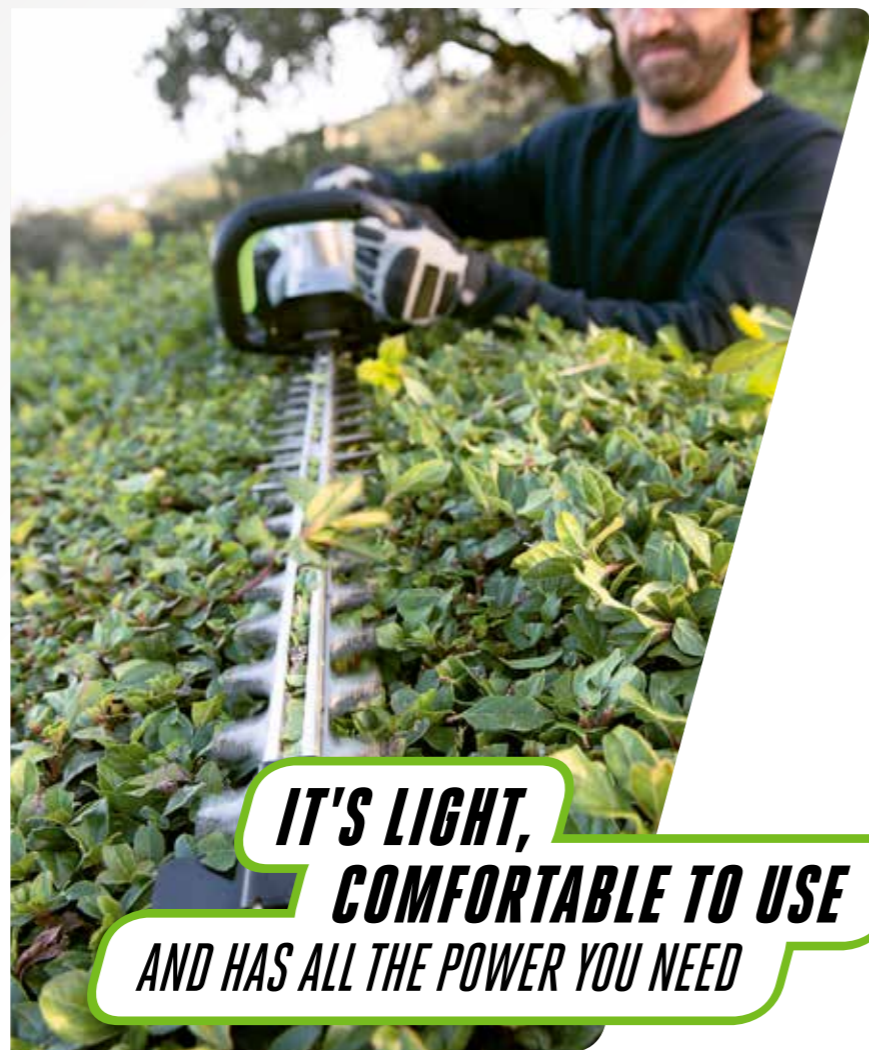

Please note: some features are not available on all models

**IT'S LIGHT,
COMFORTABLE TO USE
AND HAS ALL THE POWER YOU NEED**

Available in 51, 61 and 65cm lengths, there's an EGO hedge trimmer for every size job.