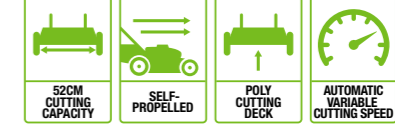

LM2102E-SP
52cm SELF-PROPELLED MOWER

SUPPLIED WITH A
7.5Ah BATTERY &
RAPID CHARGER

Self-propelled mower with a 52cm cutting capacity and 70L collection bag