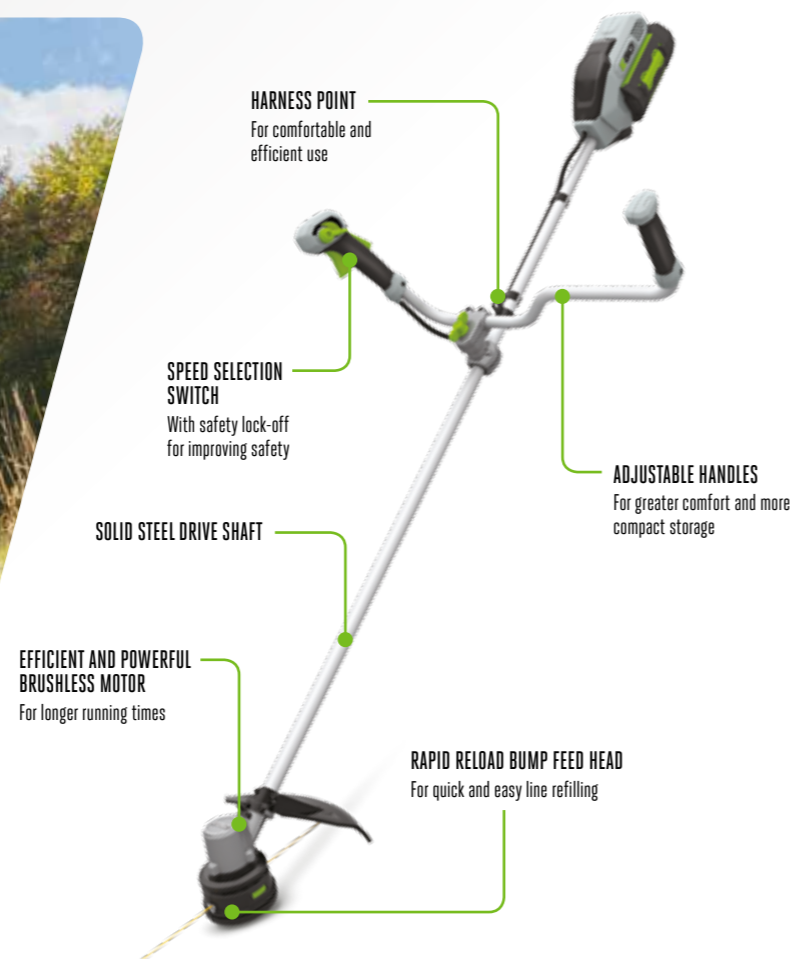

*Run time may vary and depend on the battery used, charge level of battery, condition of grass and user's operation technique.

BC1500E-F
38cm LINE TRIMMER

Variable speed, large 38cm cutting swathe with bump head line feed and easy line replacement