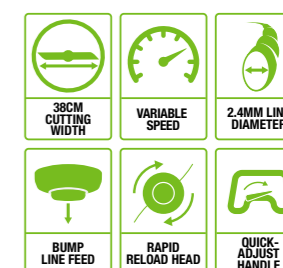

NEW FOR 2017

	ST1210E	ST1300E			ST1500E-F				
CUTTING WIDTH	30cm	33cm			38cm				
RUN TIME*	BATTERY SIZE			BATTERY SIZE			BATTERY SIZE		
	2.0Ah	4.0Ah	7.5Ah	2.0Ah	5.0Ah	7.5Ah	2.0Ah	5.0Ah	7.5Ah
	Up to 35 mins	Up to 70 mins	Up to 135 mins	Up to 55 mins	Up to 140 mins	Up to 210 mins	Up to 45 mins	Up to 110 mins	Up to 160 mins
SPEED CONTROL	Constant speed			Constant speed			Constant speed		
	Single speed			Two-speed			Variable speed		
NO LOAD SPEEDS	7,000rpm			5,200-6,500rpm			4,000-5,800rpm		
SOFT-START	Yes			Yes			Yes		
LINE DIAMETER	2.0mm			2.0mm			2.4mm		
LINE FEED	Bump feed head			Bump feed head			Rapid reload bump feed head		
DUAL LINE	Yes			Yes			Yes		
ROTATING DIRECTION	Clockwise			Clockwise			Clockwise		
AUXILIARY HANDLE	Loop and quick-adjust			Loop and quick-adjust			Loop and quick-adjust		
HARNESS	N/A			N/A			Single shoulder (harness supplied)		
WEIGHT WITHOUT BATTERY	2.85kg			2.7kg			3.2kg		
VIBRATION (M/S²)	3.3 / 4.9			0.6 / 2.3			2.2 / 1.7		
MOTOR TYPE	Brushed			Brushless			Brushless		
NOISE RATING	75LpA			71LpA			71LpA		
	91LwA			91LwA			91LwA		
AVAILABLE AS A KIT	Includes 2.0Ah battery and standard charger			-			-		

*Run time may vary and depend on the battery used, charge level of battery, condition of grass and user's operation technique.