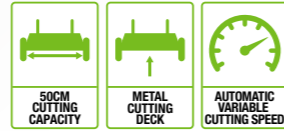

LM2011E
50cm MOWER

SUPPLIED WITH A
5.0Ah BATTERY &
RAPID CHARGER

With 50cm cutting capacity, automatic variable speed and 60L collection bag