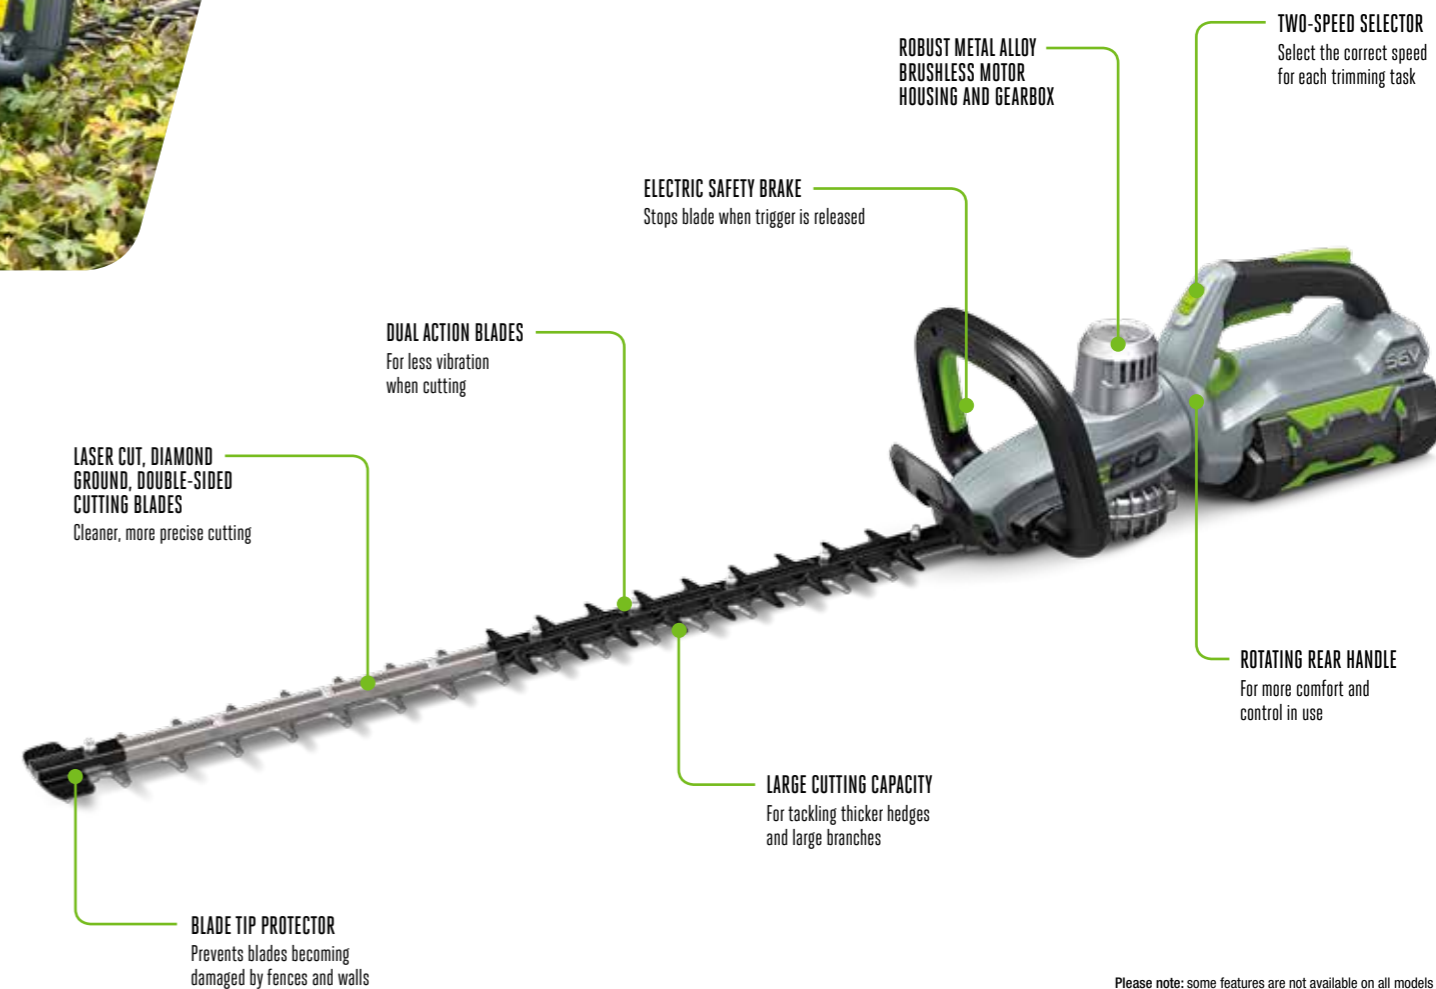

LASER CUT, DIAMOND GROUND, DOUBLE-SIDED CUTTING BLADES
Cleaner, more precise cutting

DUAL ACTION BLADES
For less vibration when cutting

ELECTRIC SAFETY BRAKE
Stops blade when trigger is released

ROBUST METAL ALLOY BRUSHLESS MOTOR HOUSING AND GEARBOX

TWO-SPEED SELECTOR
Select the correct speed for each trimming task

ROTATING REAR HANDLE
For more comfort and control in use

LARGE CUTTING CAPACITY
For tackling thicker hedges and large branches

BLADE TIP PROTECTOR
Prevents blades becoming damaged by fences and walls