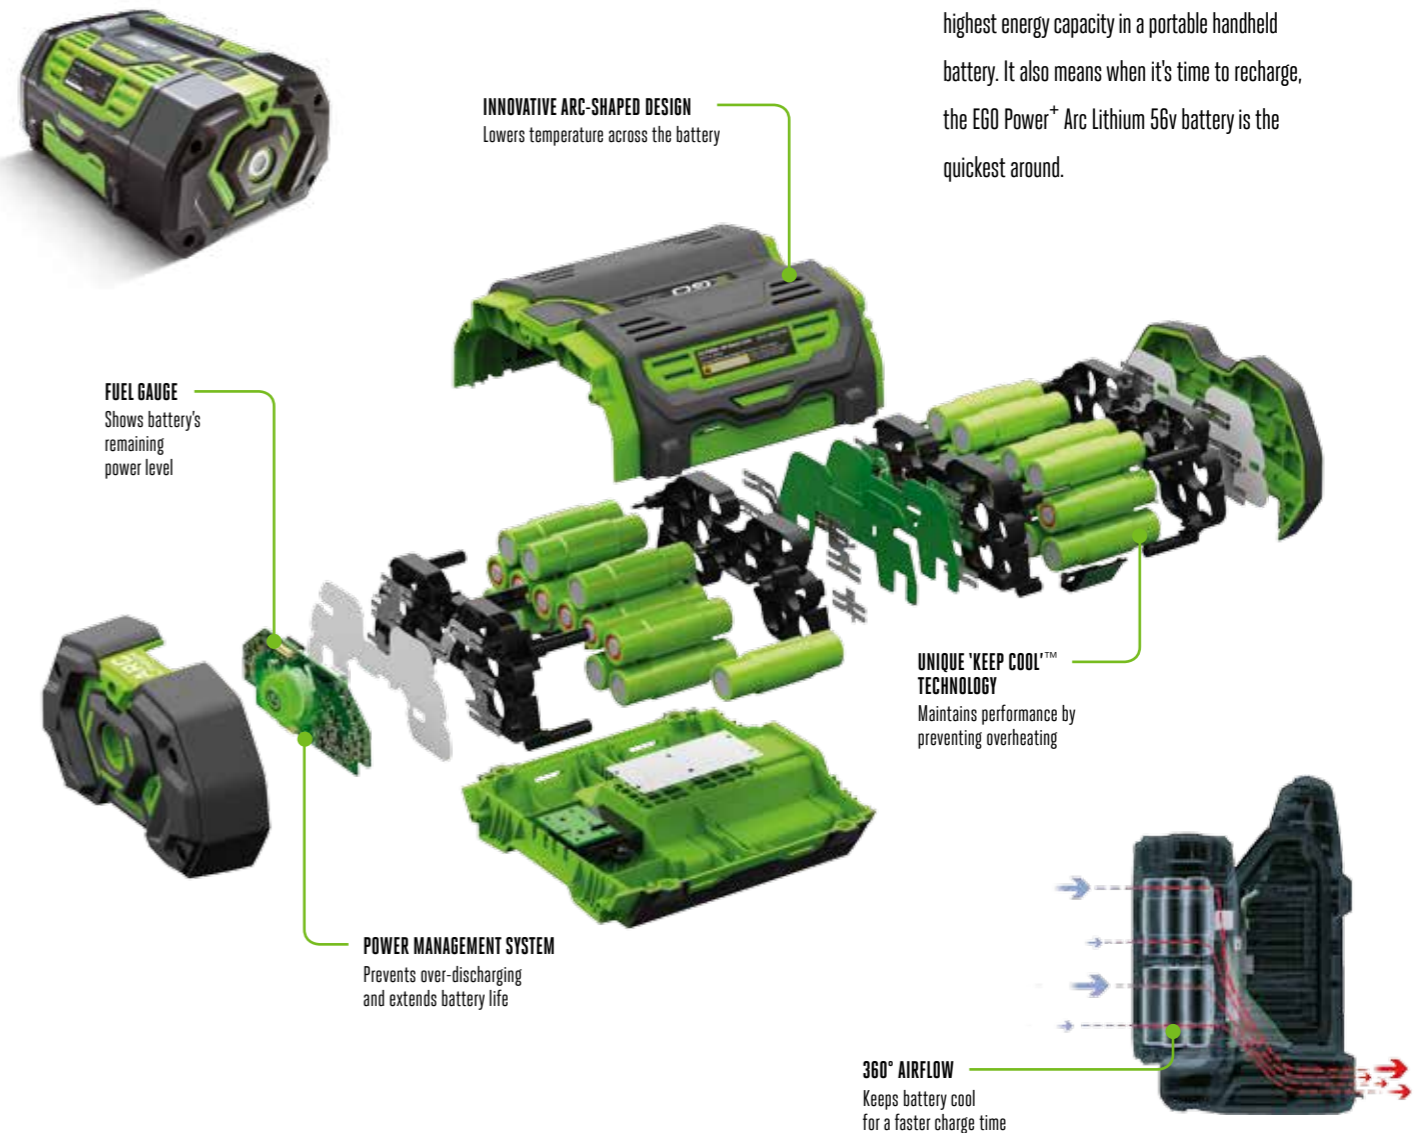

Fast recharge

All this clever thinking not only delivers the industry's highest energy capacity in a portable handheld battery. It also means when it's time to recharge, the EGO Power+ Arc Lithium 56v battery is the quickest around.