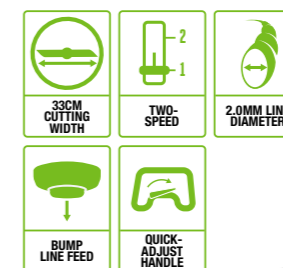

STEP 1
Line up the "load" lines and feed the line until equal amounts on both sides

STEP 2
Rotate the head and the line will perfectly wind into the spool

STEP 3
Once 15cm of line is visible on each side, the process is complete

ST1210E 30cm LINE TRIMMER

Single speed, 30cm cutting swathe with bump head line feed and easy line replacement

AVAILABLE AS A KIT

ST1300E 33cm LINE TRIMMER

Two-speed, 33cm cutting swathe with bump head line feed and easy line replacement