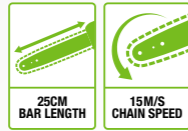

**PSA1000
MULTI-TOOL POLE SAW ATTACHMENT**

10"/25cm guide bar and chain make cutting branches fast and efficient