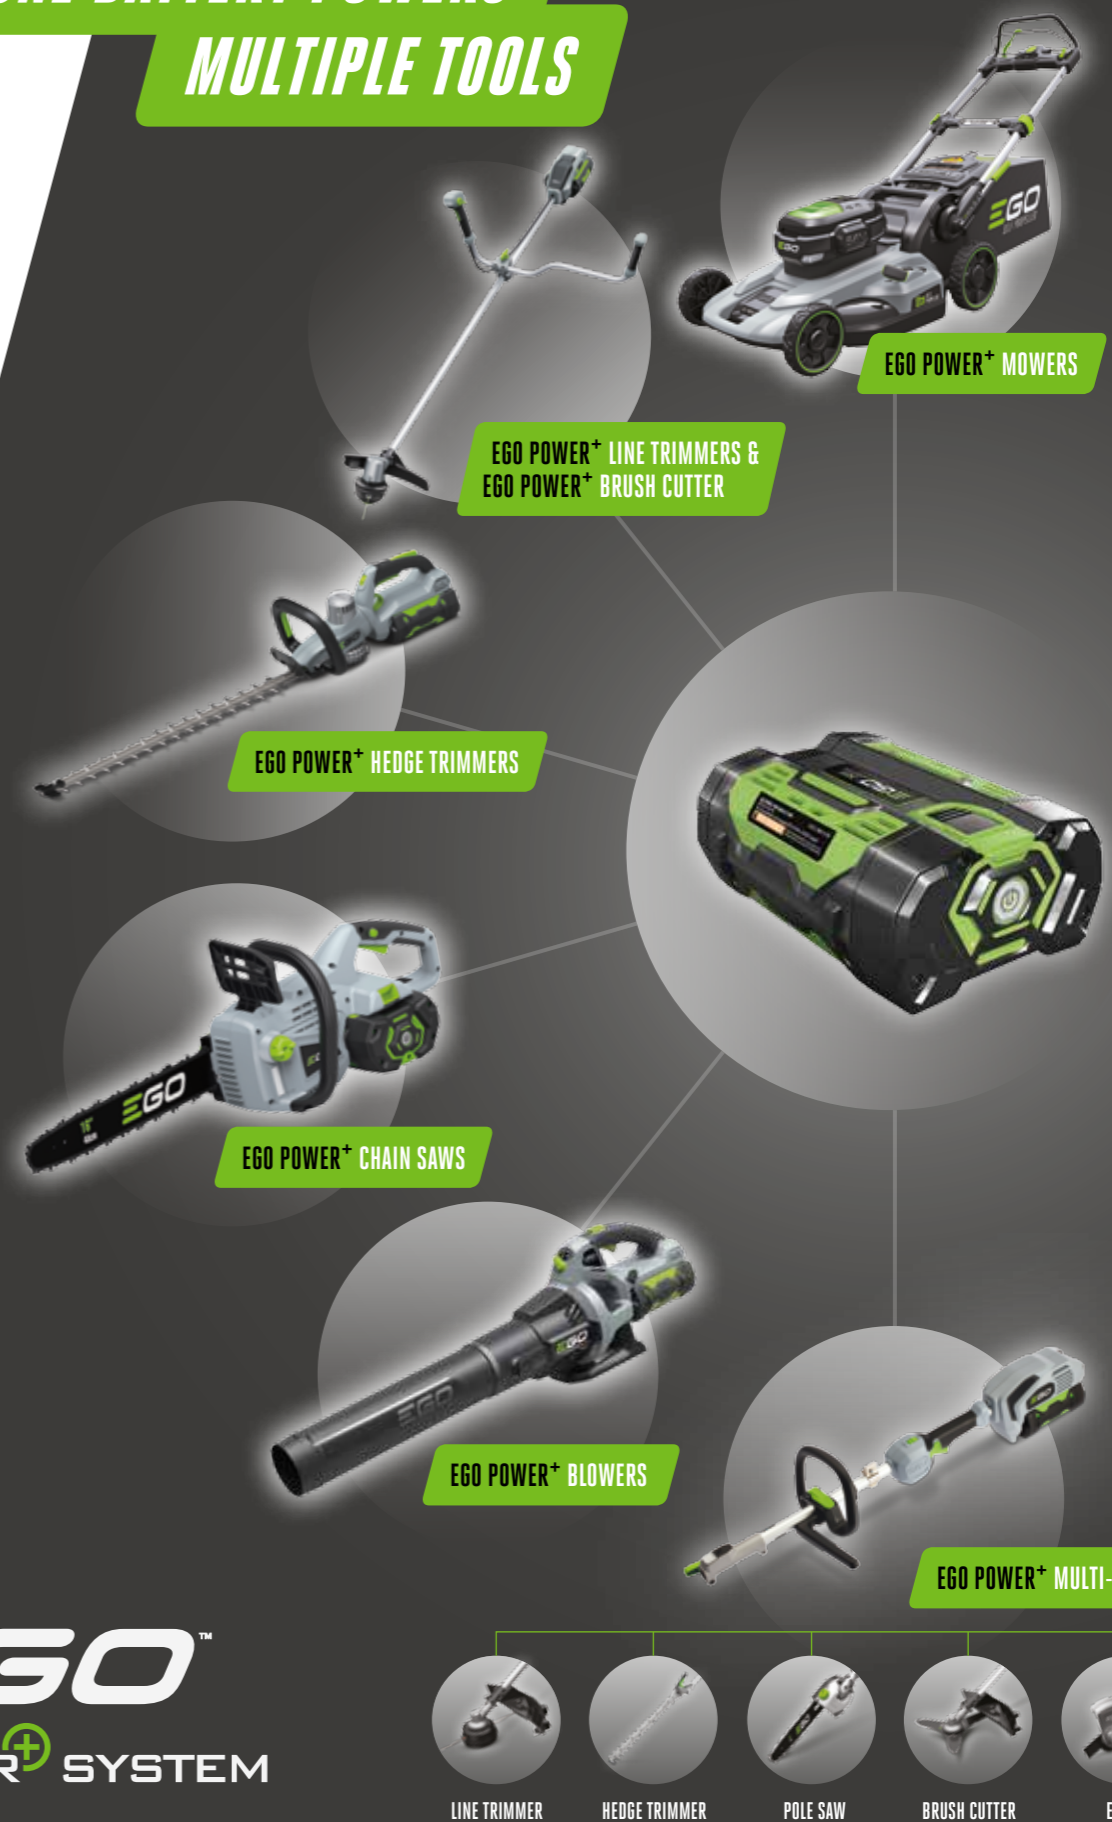

ONE BATTERY POWERS MULTIPLE TOOLS