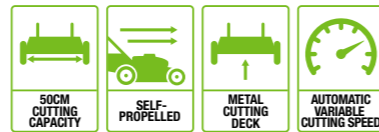

LM2014E-SP
50cm SELF-PROPELLED MOWER

SUPPLIED WITH A
6.0Ah BATTERY &
RAPID CHARGER

Self-propelled mower with a 50cm cutting capacity and 60L collection bag