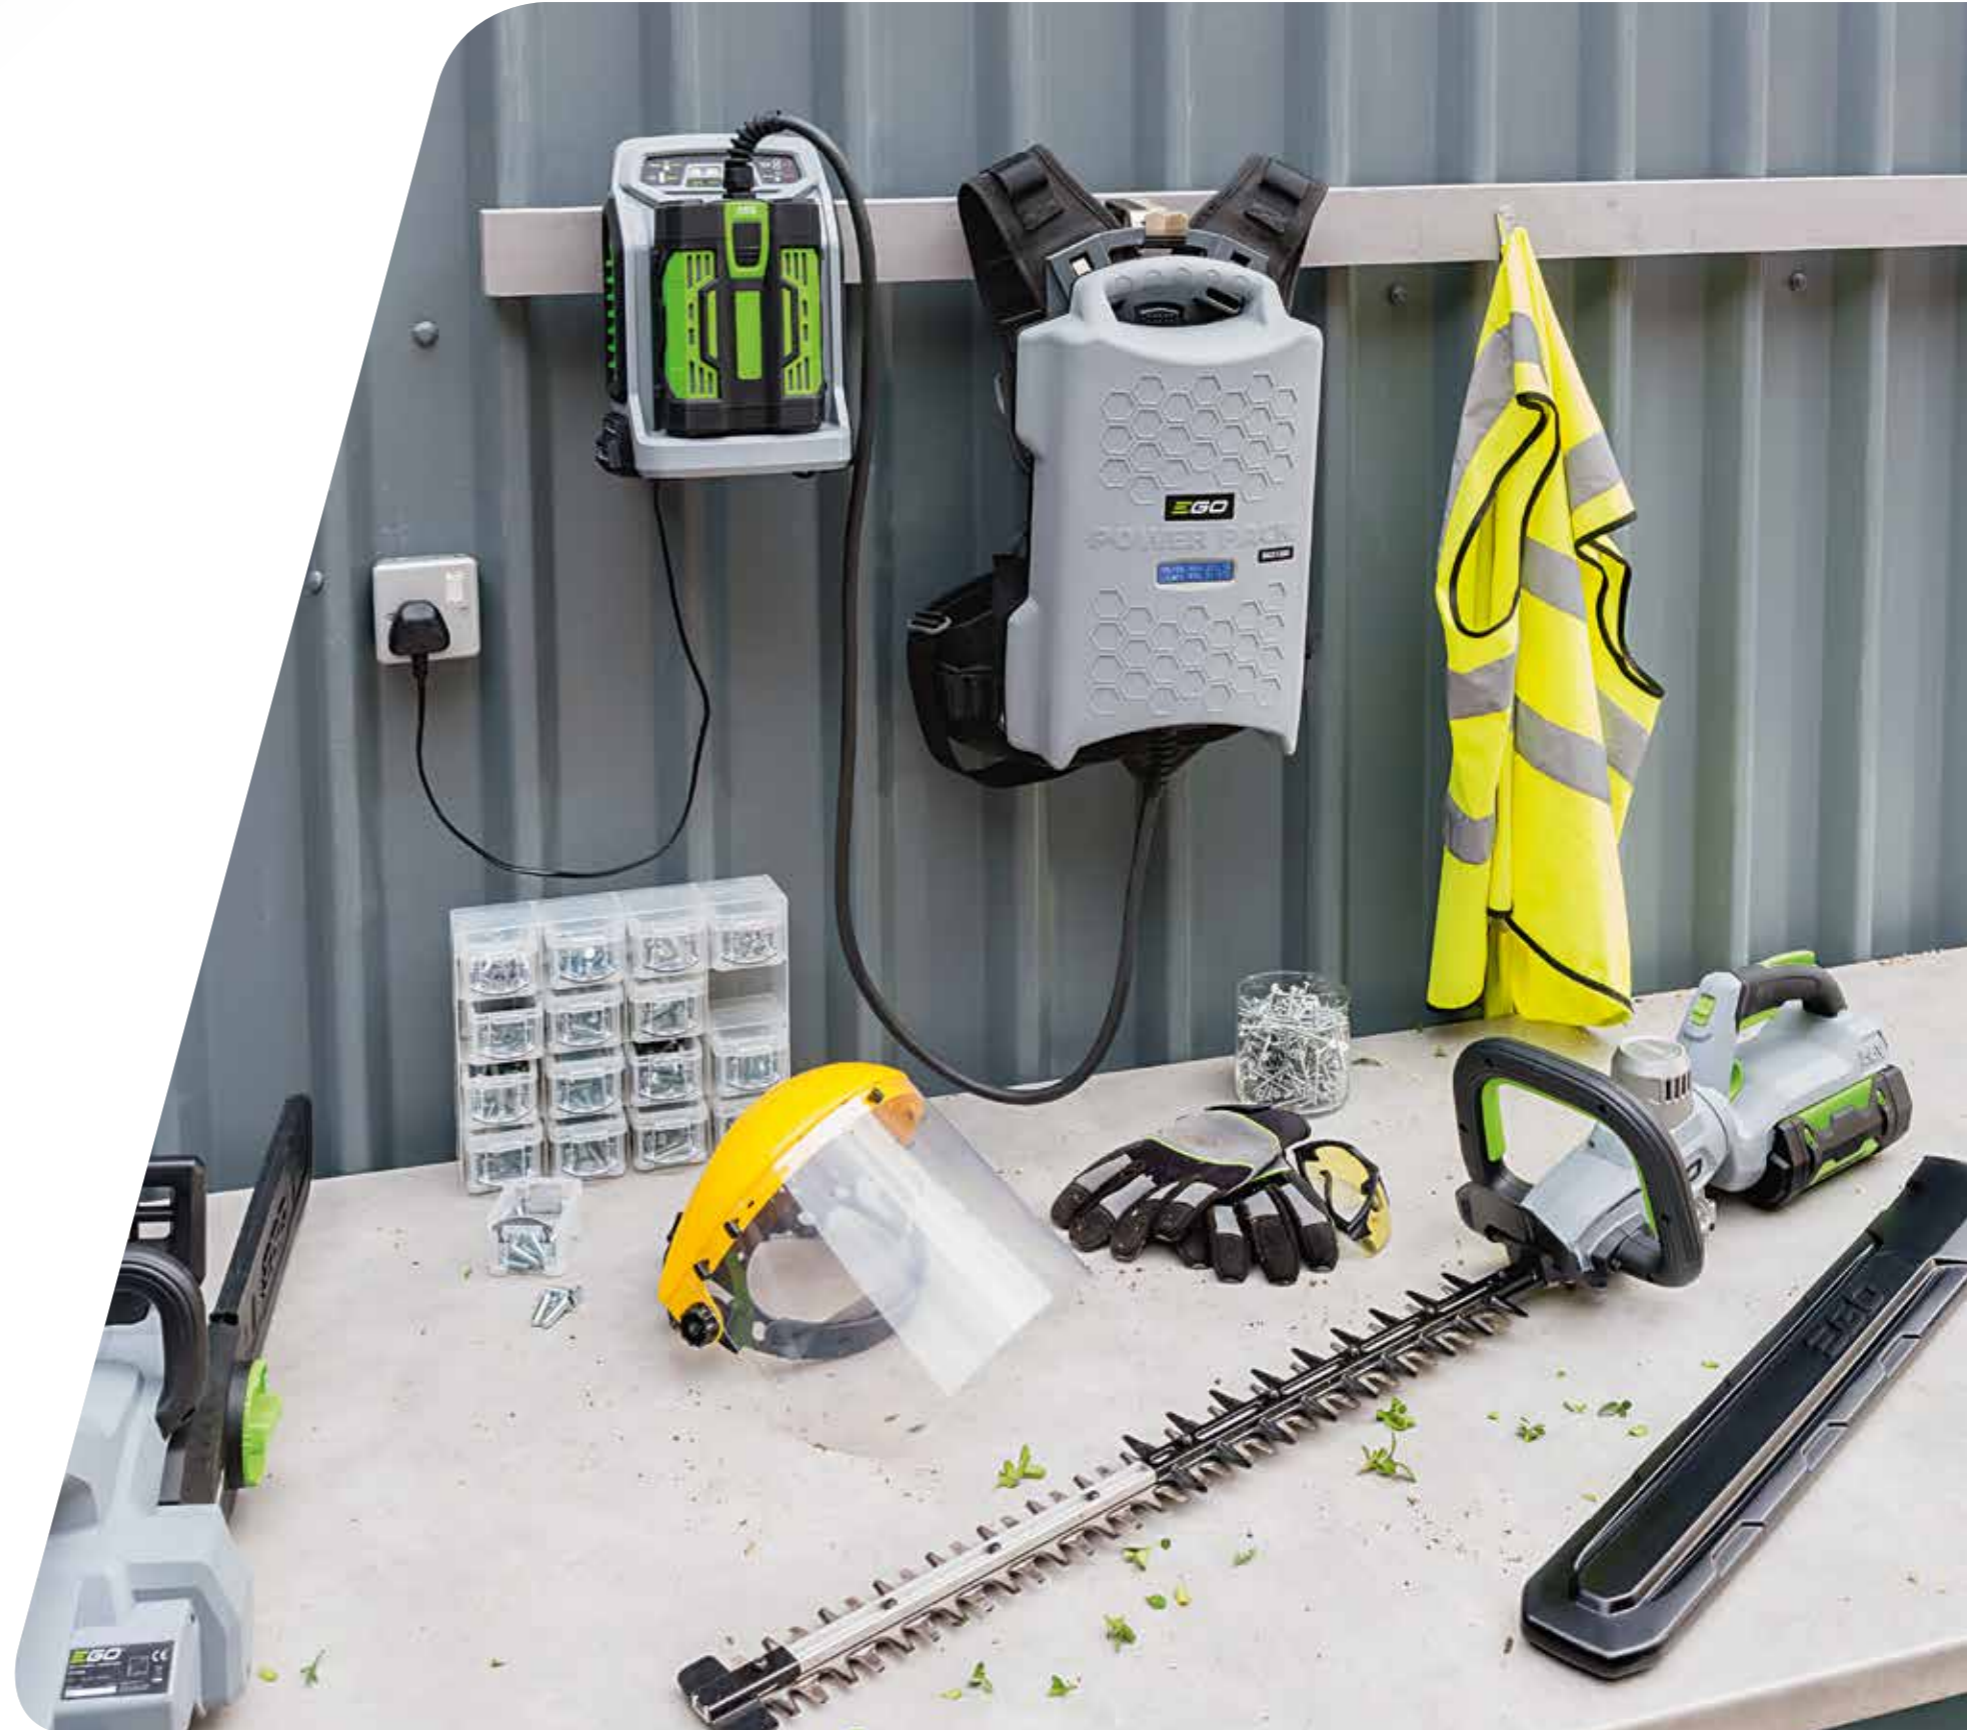

WARRANTIES YOU CAN RELY ON

Domestic use

Commercial use

At EGO we pride ourselves on manufacturing products that are not only innovative and easy to use, but reliable and robust too. And however unlikely our products are to go wrong, it's good to know that all our products are covered by a warranty* you can rely on. All EGO Power+ products come with a domestic user 5 year warranty on tools and 3 year warranty on batteries. The warranty for commercial users is 1 year.

The support of our service dealer network

With a nationwide network of EGO approved service dealers, you're never too far from the support you need. From selecting the most suitable tools for your needs to providing an outstanding after sales service, get great face-to-face advice whenever you need it.

Original spare parts

We're here to keep your tools running for years to come. We can provide the spare parts to extend the life of the tool.

Committed to quality

We're one of the biggest power tool manufacturers in the world with over 5,500 employees and over 10 million units manufactured each year. To make sure our tools combine petrol-matching power with the ease of use and reliability you need, we've invested heavily into research and development to become one of the world leaders in battery technology. Our advanced manufacturing process is highly digitalised and automated to ensure the consistent high quality and performance of our tools.