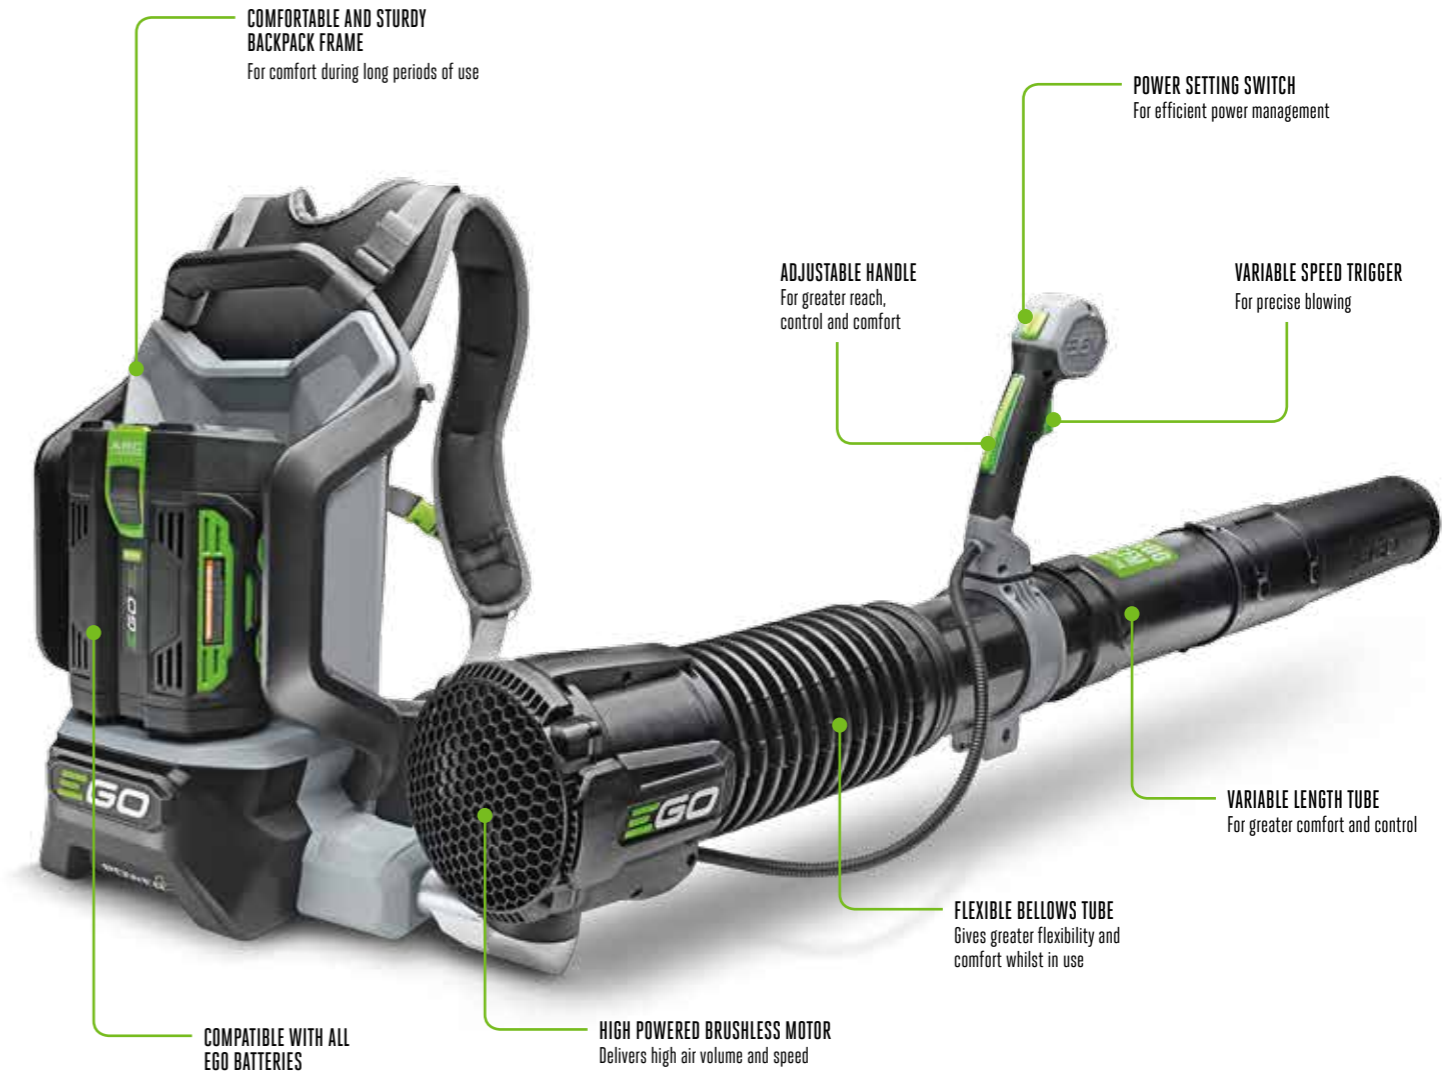

*Run time may vary depending on the charge level of the battery and user's operation technique. Based on 100mm x 100mm cuts.

EGO POWER+ BLOWERS

Power setting switch

Adjustable straps

COMFORTABLE AND STURDY BACKPACK FRAME
For comfort during long periods of use

POWER SETTING SWITCH
For efficient power management

ADJUSTABLE HANDLE
For greater reach, control and comfort

VARIABLE SPEED TRIGGER
For precise blowing

VARIABLE LENGTH TUBE
For greater comfort and control