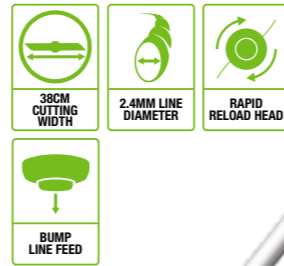

Tough enough to take on anything, the reversible three-sided metal blade makes short work of any overgrown area

**PSA1000
MULTI-TOOL POLE SAW ATTACHMENT**

10"/25cm guide bar and chain make cutting branches fast and efficient

**EA0800
MULTI-TOOL EDGER ATTACHMENT**

With quick depth adjustment and handy guide, this attachment makes achieving a perfect edge easy

**STA1500
MULTI-TOOL LINE TRIMMER ATTACHMENT**

This attachment is packed with features to save you time and help you work safely, quickly and efficiently

**EP7501
MULTI-TOOL EXTENSION POLE**

Nothing is out of reach with this strong yet lightweight extension pole. Just click in the attachment you need and off you go

TOTAL LENGTH: 78cm
WEIGHT: 0.64kg

	HTA2000	PSA1000	STA1500	BCA1200	EA0800
WEIGHT	2.7kg	1.89kg	1.59kg	1.82kg	2.26kg
TOTAL LENGTH	160cm/ 99cm folded	142cm	97cm	102cm	92cm
BARRIER BAR	Yes (with Power head)	Yes (with Power head)	Yes (with Power head)	Yes (with Power head)	Yes (with Power head)
BLADE LENGTH	51cm	-	-	-	20cm
CUTTING DEPTH	-	-	-	-	Up to 75mm
BLADE THICKNESS	-	-	-	-	3mm
DEBRIS GUARD MATERIAL	-	-	-	-	Aluminium with rubber skirt
CUTTING WIDTH	-	-	15", 38cm	30cm	-
LINE DIAMETER	-	-	2.4mm dual line	-	-
CUTTING HEAD	-	-	Rapid reload trimmer head	-	-
SHAFT TYPE	-	-	Straight	-	-
ARBOUR SIZE	-	-	-	25.4mm	25.4mm
CUTTING CAPACITY	26mm	-	-	-	-
BLADE MATERIAL AND TYPE	Double-sided laser cut steel blade	-	-	Three-sided reversible steel blade	-
FIXED CUTTING ANGLES	12 articulating cutting angles	-	-	-	-
GUIDE BAR LENGTH	-	10", 25cm	-	-	-
CHAIN PITCH / GAUGE	-	3/8", 1.1mm	-	-	-
MAX. CUTTING DIAMETER	-	200mm	-	-	-
OIL TANK CAPACITY	-	220ml	-	-	-