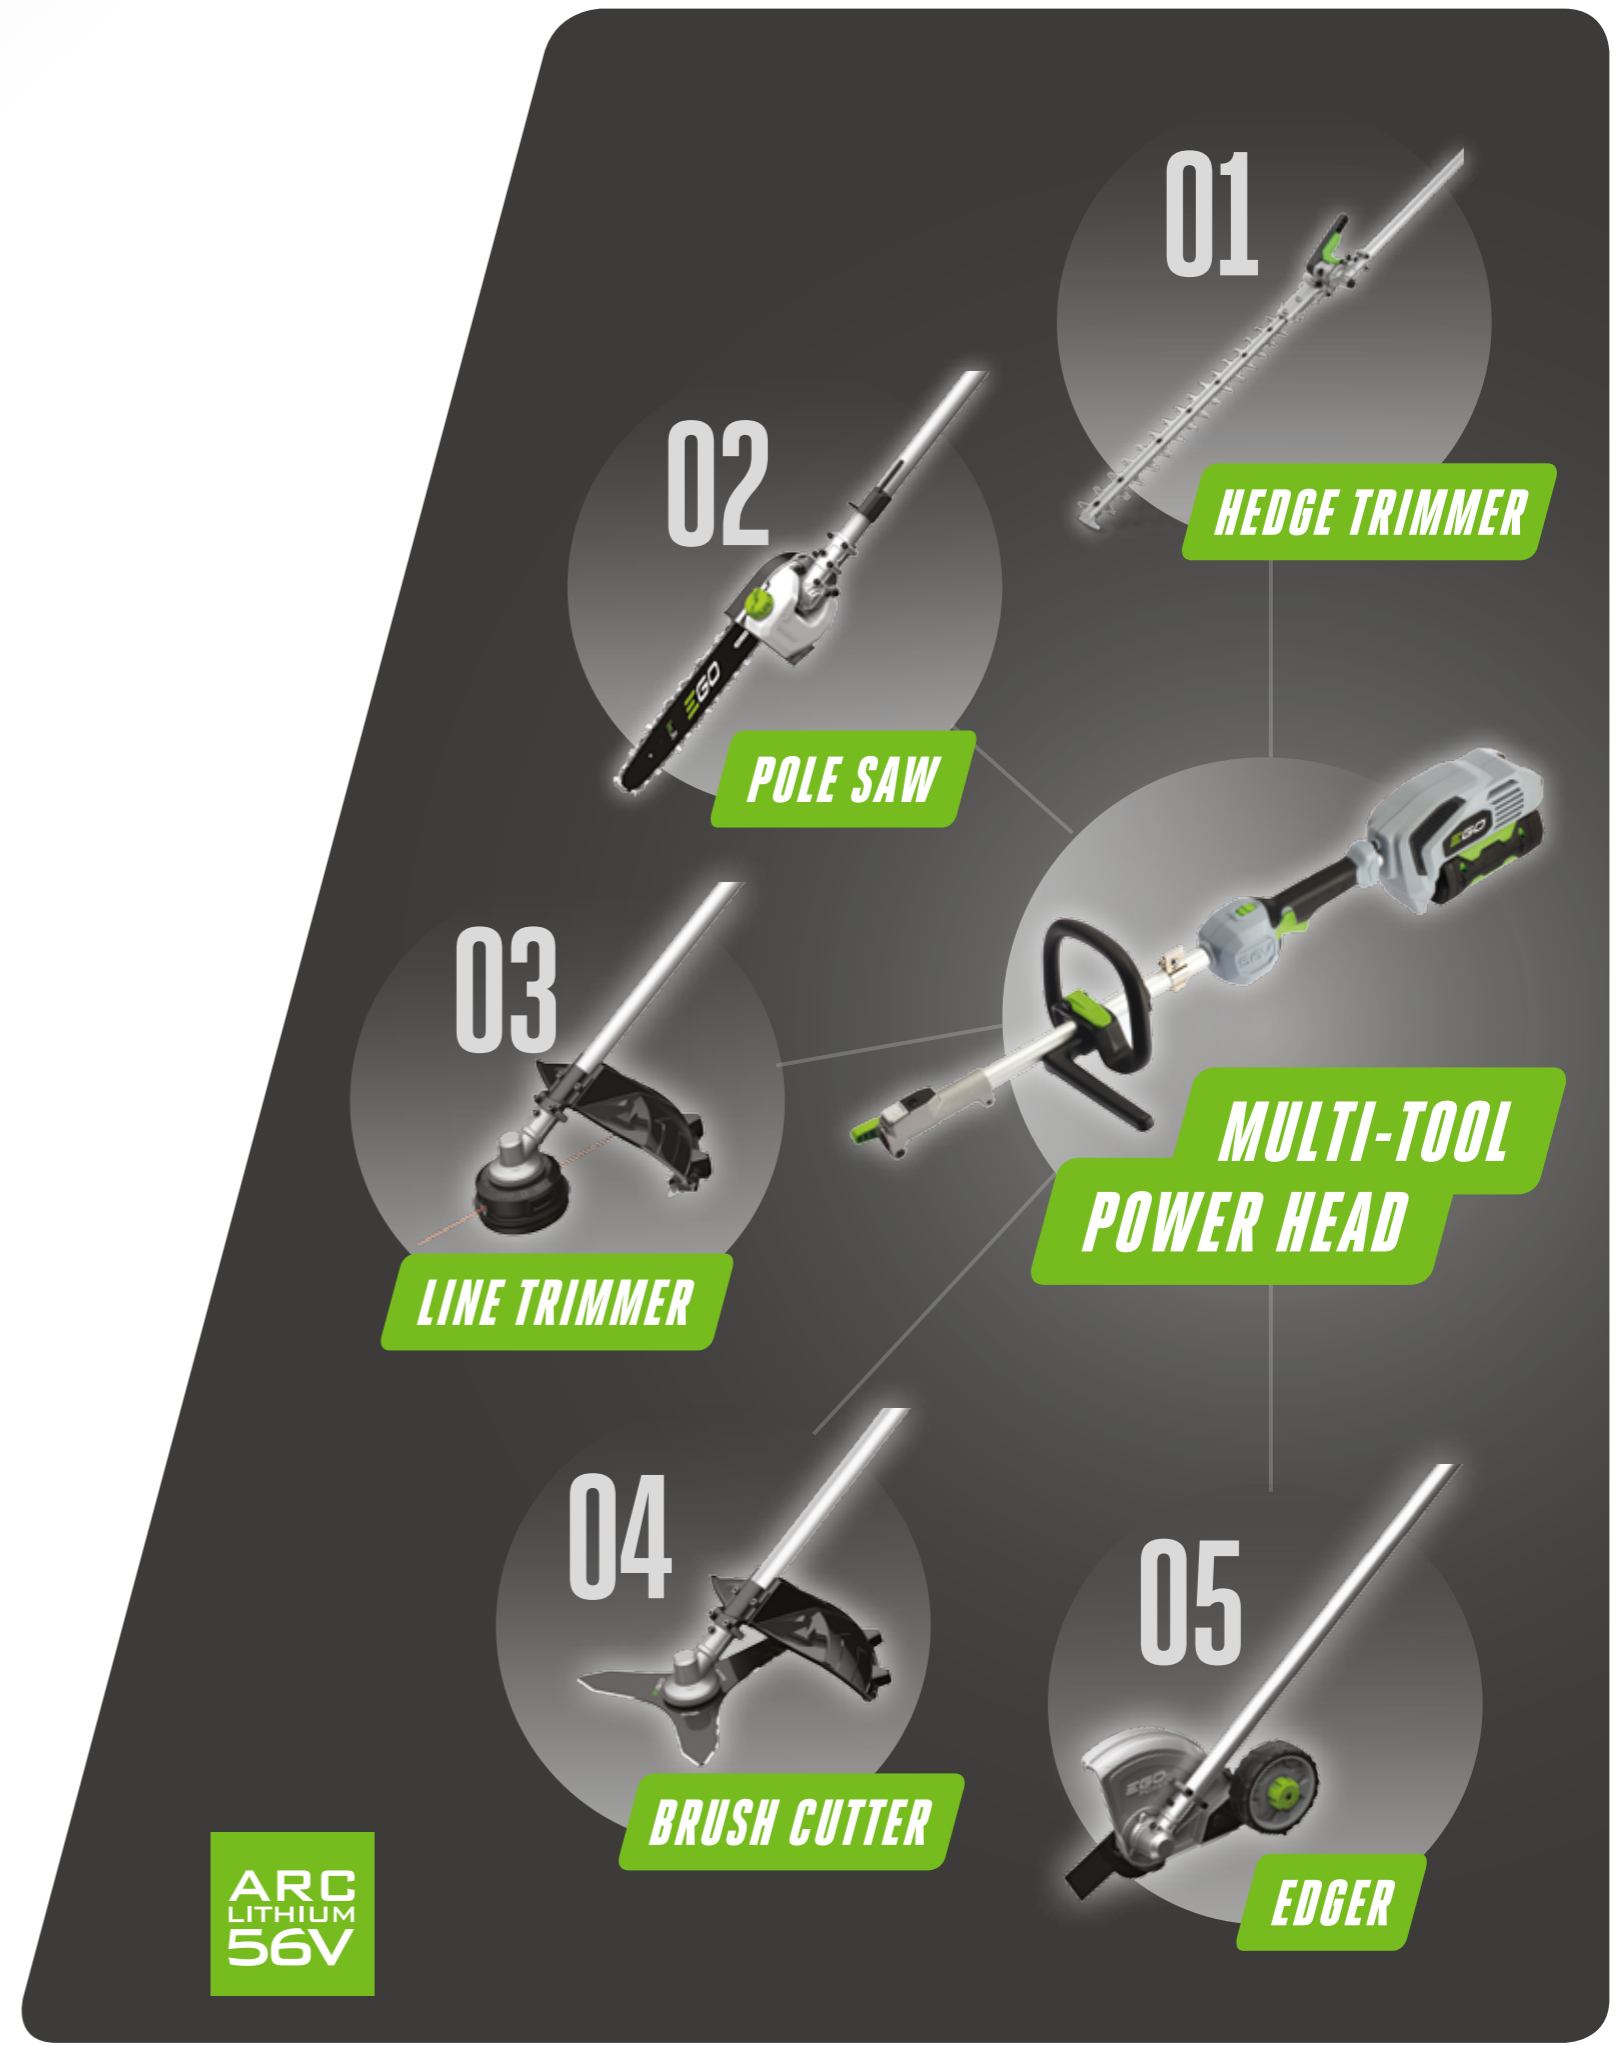

**PH1400E
MULTI-TOOL POWER HEAD**

With a powerful and smooth high-efficiency brushless motor, it's lightweight, perfectly balanced and ready for any job, big or small

	PH1400E
MOTOR TYPE	Brushless
ROTATING DIRECTION	Anti-clockwise
SPEED CONTROL	Variable speed
DRIVE SHAFT MATERIAL	7mm solid steel
DRIVE TUBE TYPE	Aluminium
COUPLING MECHANISM	Tool-free quick change
WEIGHT	2.7kg
TOTAL LENGTH	97cm
MULTI-TOOL SETS	INCLUDES
MST1500E-B	PH1400E, STA1500, ABB1203 and single strap
MHT2000E	PH1400E, HTA2000 and single strap
MHSC2000E	PH1400E, HTA2000, STA1500, ABB1203, PSA1000 and single strap