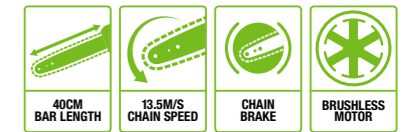

CS1600E
40cm CHAIN SAW

Featuring a 40cm bar length and 13.5m/s chain speed

	CS1400E			CS1600E		
BLADE LENGTH	35cm			40cm		
CHAIN SPEED	12.0m/s			13.5m/s		
RUN TIME*	BATTERY SIZE					
	2.0Ah	4.0Ah	7.5Ah	2.0Ah	5.0Ah	7.5Ah
	Up to 100 cuts	Up to 220 cuts	Up to 450 cuts	Up to 100 cuts	Up to 300 cuts	Up to 450 cuts
CHAIN BAR	AG1400			AG1600		
CHAIN TYPE	AC1400 (90PX – 3/8" x 1.1mm)			AC1600 (90PX – 3/8" x 1.1mm)		
OIL RESERVOIR	150ml			150ml		
CHAIN OIL	Automatic			Automatic		
CHAIN BRAKE	Yes			Yes		
NOISE RATING	86LpA			85LpA		
	100LwA			99LwA		
VIBRATION (M/S²)	5.4/4.1			3.0/3.2		
CHAIN TENSIONING	Tool free			Tool free		
WEIGHT WITHOUT BATTERY	3.7kg			3.86kg		
MOTOR TYPE	Brushless			Brushless		
AVAILABLE AS A KIT	Includes 2.0Ah battery and standard charger			-		

*Run time may vary depending on the charge level of the battery and user's operation technique. Based on 100mm x 100mm cuts.