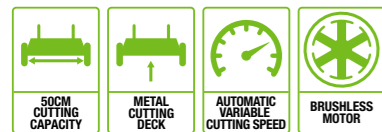

LM2024E
50cm MOWER

SUPPLIED WITH A
6.0Ah BATTERY &
RAPID CHARGER

With 50cm cutting capacity and 60L collection bag