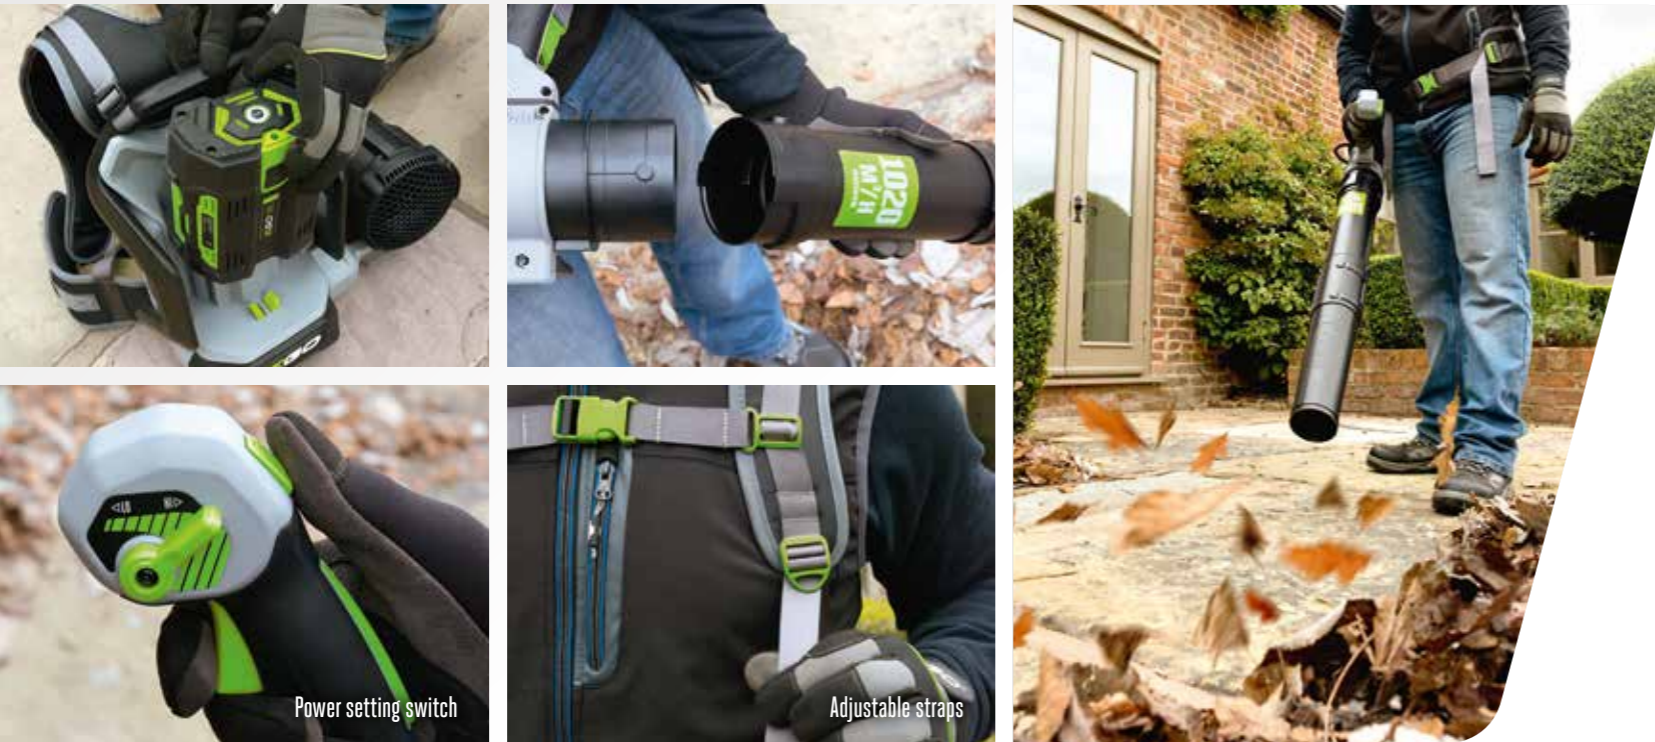

*Run time may vary depending on the charge level of the battery and user's operation technique. Based on 100mm x 100mm cuts.

EGO POWER+ BLOWERS

Power setting switch

Adjustable straps

COMFORTABLE AND STURDY BACKPACK FRAME
For comfort during long periods of use