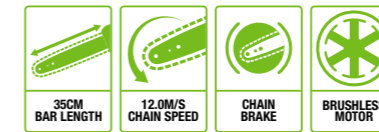

HIGH-EFFICIENCY BRUSHLESS MOTOR
Delivers more power and greater run time

Tool-free chain tensioning

Oil inspection window

Chain kickback and electric brake

CS1400E
35cm CHAIN SAW

Featuring a 35cm bar length and 12.0m/s chain speed