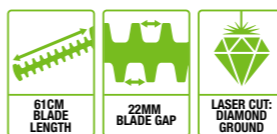

HT2400E
61cm HEDGE TRIMMER

Single speed 61cm blade length, 22mm blade gap with single knife-edge cutting action

AVAILABLE AS A KIT