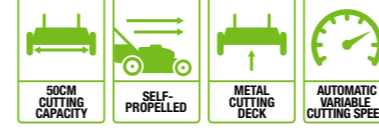

LM2024E-SP
50cm SELF-PROPELLED MOWER

SUPPLIED WITH A
6.0Ah BATTERY &
RAPID CHARGER

Self-propelled mower with a 50cm cutting capacity and 60L collection bag