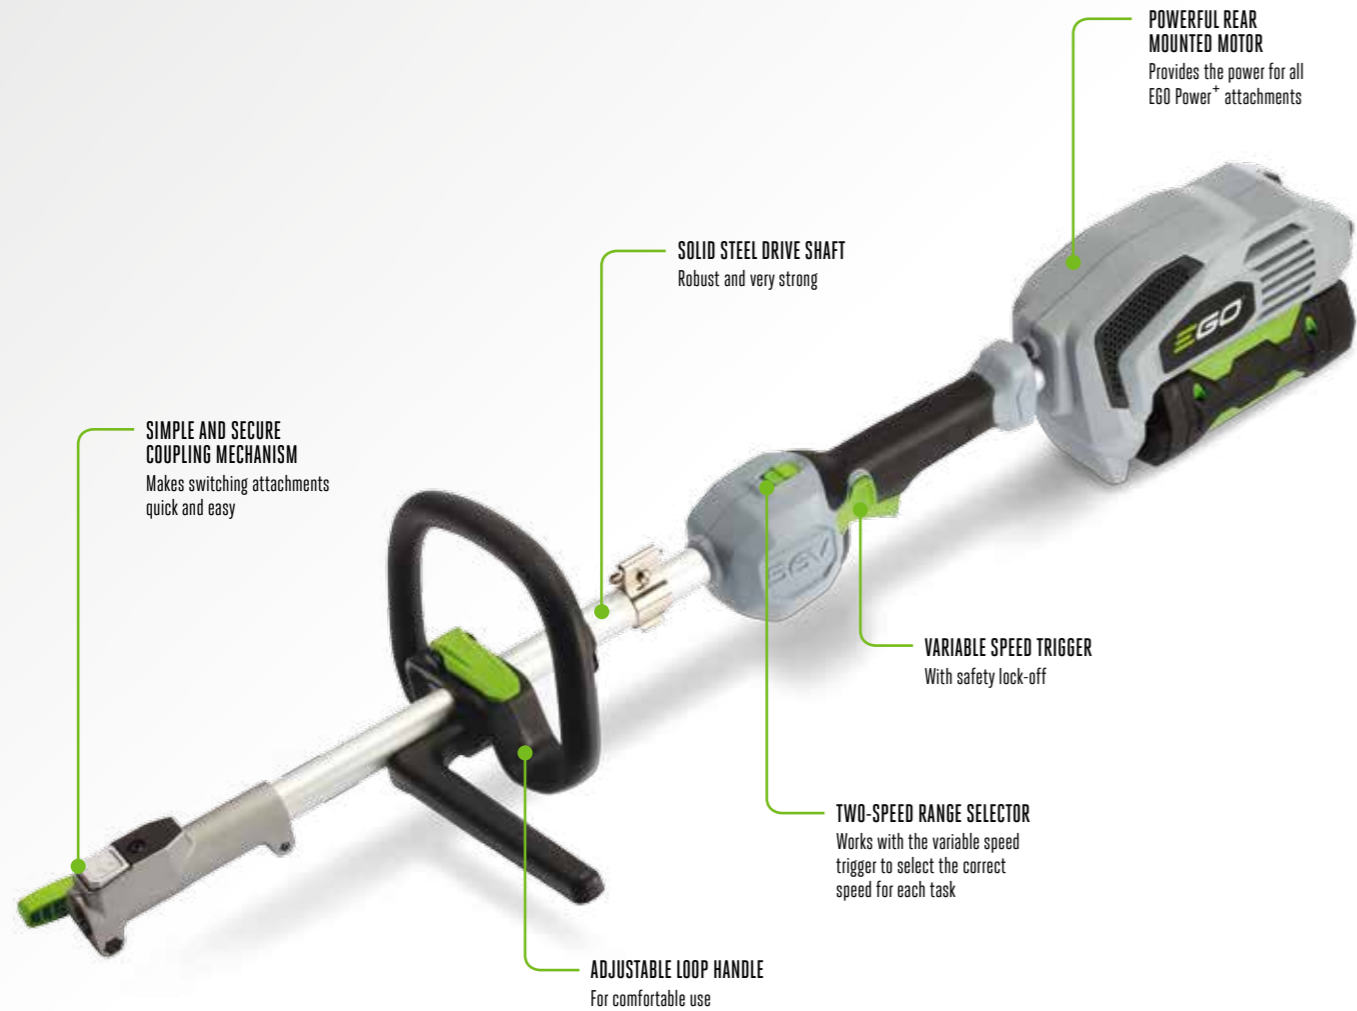

EGO POWER⁺ MULTI-TOOL

POWER TO REACH NEW HEIGHTS. THE NEW EGO POWER⁺ MULTI-TOOL

With a single power unit and many different attachments, it's easy to see why the EGO Power⁺ multi-tool is a very handy tool to have around. The simple and secure tool-free coupling makes switching attachments quick, easy and safe. And with our innovative Arc Lithium 56v battery supplying all the power you need, you can breeze through a variety of jobs without the fuss or fumes and with less noise than traditional petrol-powered tools. Plus the extension pole gives you the reach to tackle any height.

Attachments available:

- Hedge trimmer
- Pole saw
- Line trimmer
- Brush cutter
- Edger
- Extension pole

**SWITCH ATTACHMENTS
QUICKLY AND EASILY**

**PH1400E
MULTI-TOOL POWER HEAD**

With a powerful and smooth high-efficiency brushless motor, it's lightweight, perfectly balanced and ready for any job, big or small