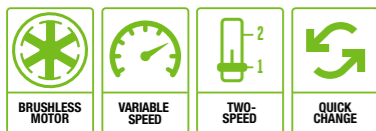

Attachments available:

- Hedge trimmer
- Pole saw
- Line trimmer
- Brush cutter
- Edger
- Extension pole

**SWITCH ATTACHMENTS
QUICKLY AND EASILY**

**PH1400E
MULTI-TOOL POWER HEAD**

With a powerful and smooth high-efficiency brushless motor, it's lightweight, perfectly balanced and ready for any job, big or small