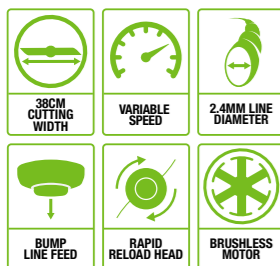

BC1500E-F
38cm LINE TRIMMER

Variable speed, large 38cm cutting swathe with bump head line feed and easy line replacement

	BC1500E-F
CUTTING WIDTH	15", 38cm
RUN TIME*	BATTERY SIZE 4.0Ah 5.0Ah 7.5Ah Up to 45 mins Up to 110 mins Up to 160 mins
SPEED CONTROL	Constant variable speed
LINE DIAMETER	2.4mm
LINE FEED	Rapid reload bump feed head
ROTATING DIRECTION	Clockwise
WEIGHT WITHOUT BATTERY	3.85kg
VIBRATION (M/S²)	4.3/2.9
MOTOR TYPE	Brushless
NOISE RATING	70 LpA 86 LwA