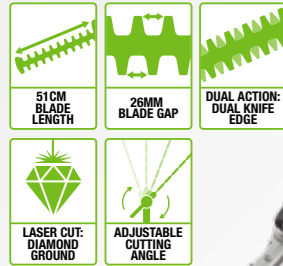

**HTA2000
MULTI-TOOL HEDGE TRIMMER ATTACHMENT**

Laser cut, diamond ground blades and simple angle adjustment make this trimmer as precise as it is powerful