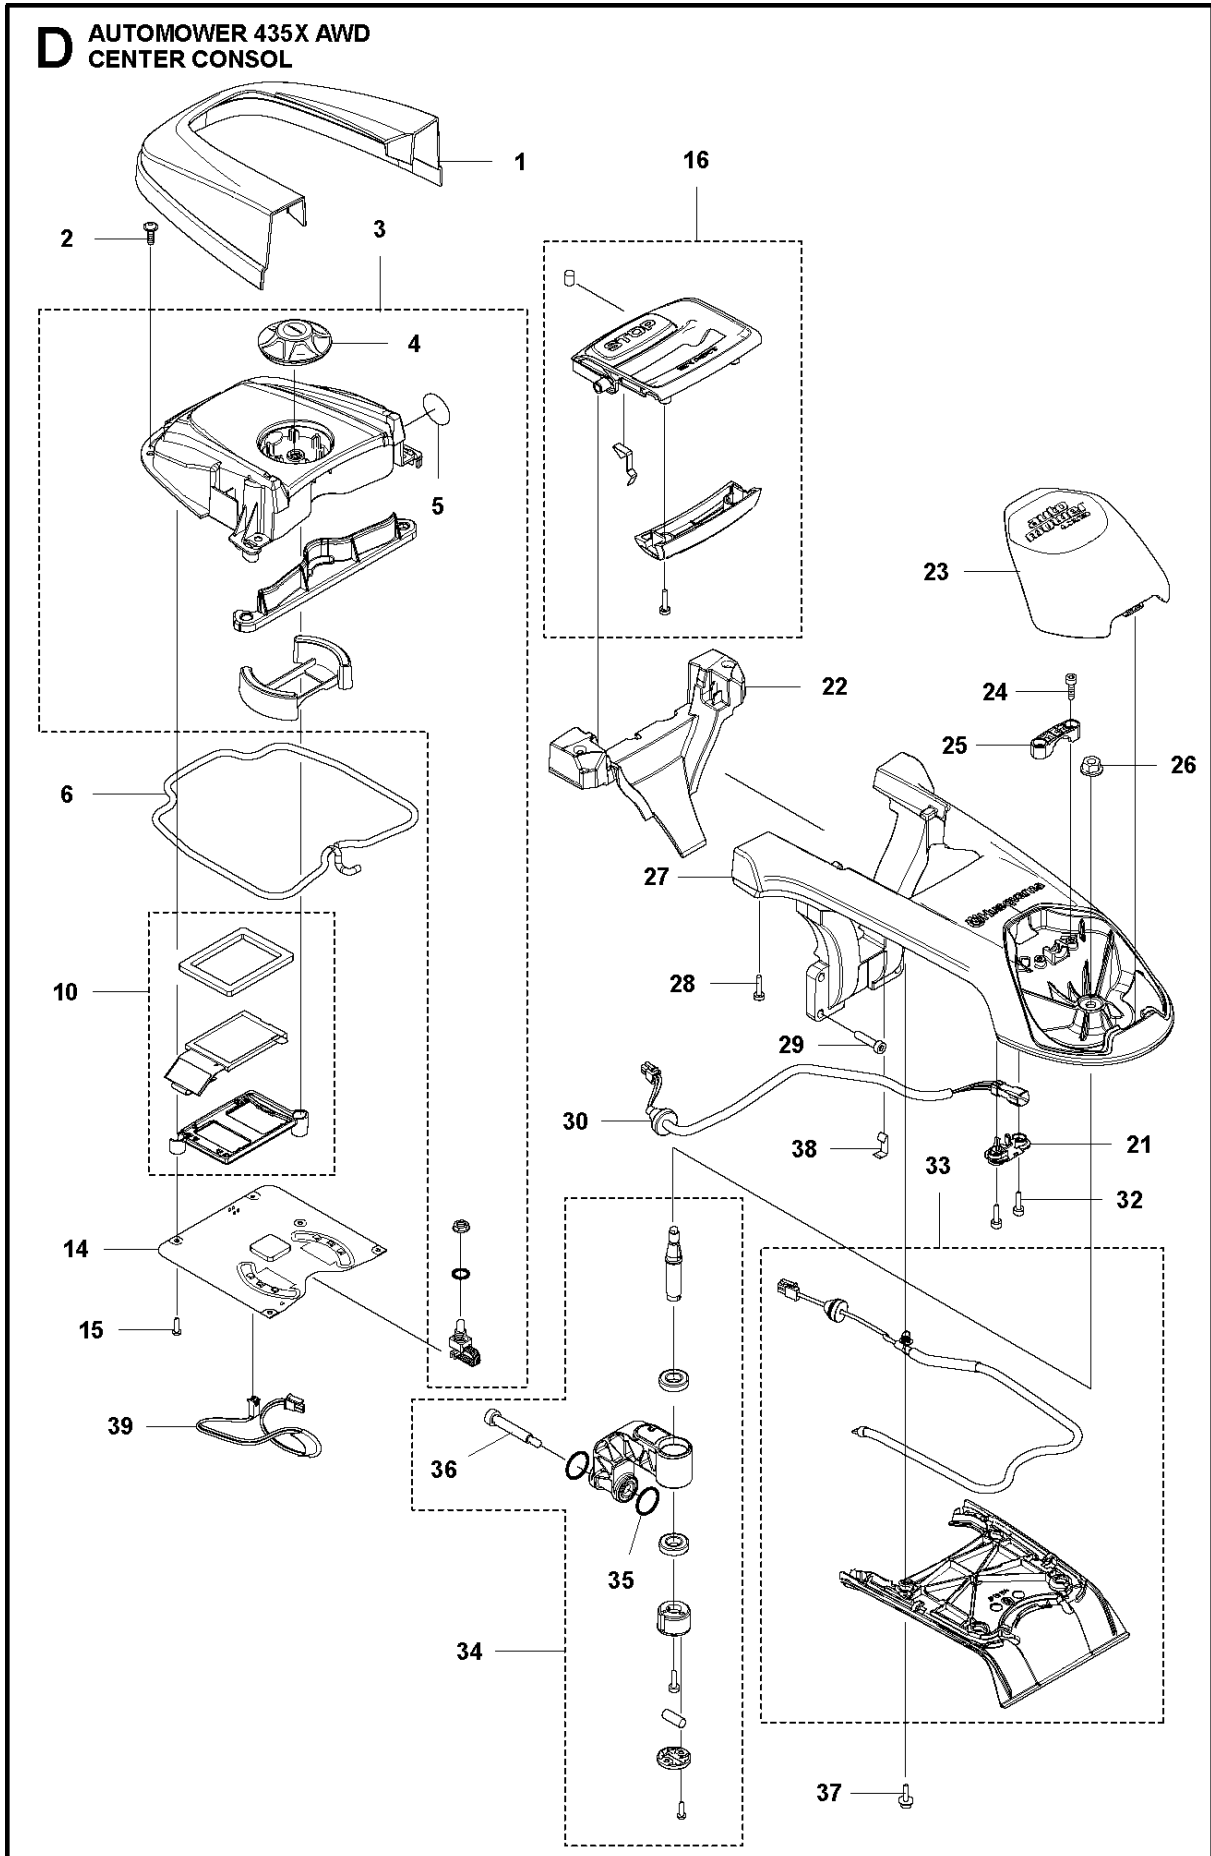

D AUTOMOWER 435X AWD
CENTER CONSOL

CENTER CONSOL

AUTOMOWER 435X AWD, 2020-

Ref	Part No	Description	Remark	QTY KIT
1	592 61 45-01	LID	HMI	1
2	574 45 01-01	SCREW ITXPANT	ITXPANT	10
3	597 16 22-01	COVER ASSY		1
4	592 61 42-01	KNOB ASSY	4 Serie	1
5	577 75 37-01	AIR FILTER	Air Filter	1
6	574 87 47-14	SEALING STRIP	Chassis Upper Front	1
10	597 16 63-01	DISPLAY KIT		1
14	591 10 02-01	PRINTED CIRCUIT ASSY	Application Board	1
15	525 88 74-01	SCREW CITXPANT		6
16	597 16 21-01	HANDLE KIT		1
21	593 35 51-01	CLAMP		1
22	591 35 17-01	HANDLE SUPPORT		1
23	591 48 71-02	COVER		1
24	586 44 49-01	SCREW ITXSCT		2
25	593 35 52-01	CLAMP	Main Cable	1
26	503 22 04-01	NUT	Washer	1
27	590 94 42-01	LINK ARM		1
28	580 29 29-01	SCREW ITXSCT		5
29	544 21 84-03	SCREW ITXSCM		4
30	591 20 32-01	WIRING ASSY		1
32	586 44 49-01	SCREW ITXSCT		2
33	592 94 40-01	SWITCH		1
34	597 16 64-01	PIVOTING ARM KIT		1
35	740 43 13-00	O-RING		2
36	592 62 90-01	SCREW		1
37	525 82 44-01	SCREW ITXSCM		4
38	597 47 61-01	CLIP		1
39	591 45 22-01	WIRING ASSY		1