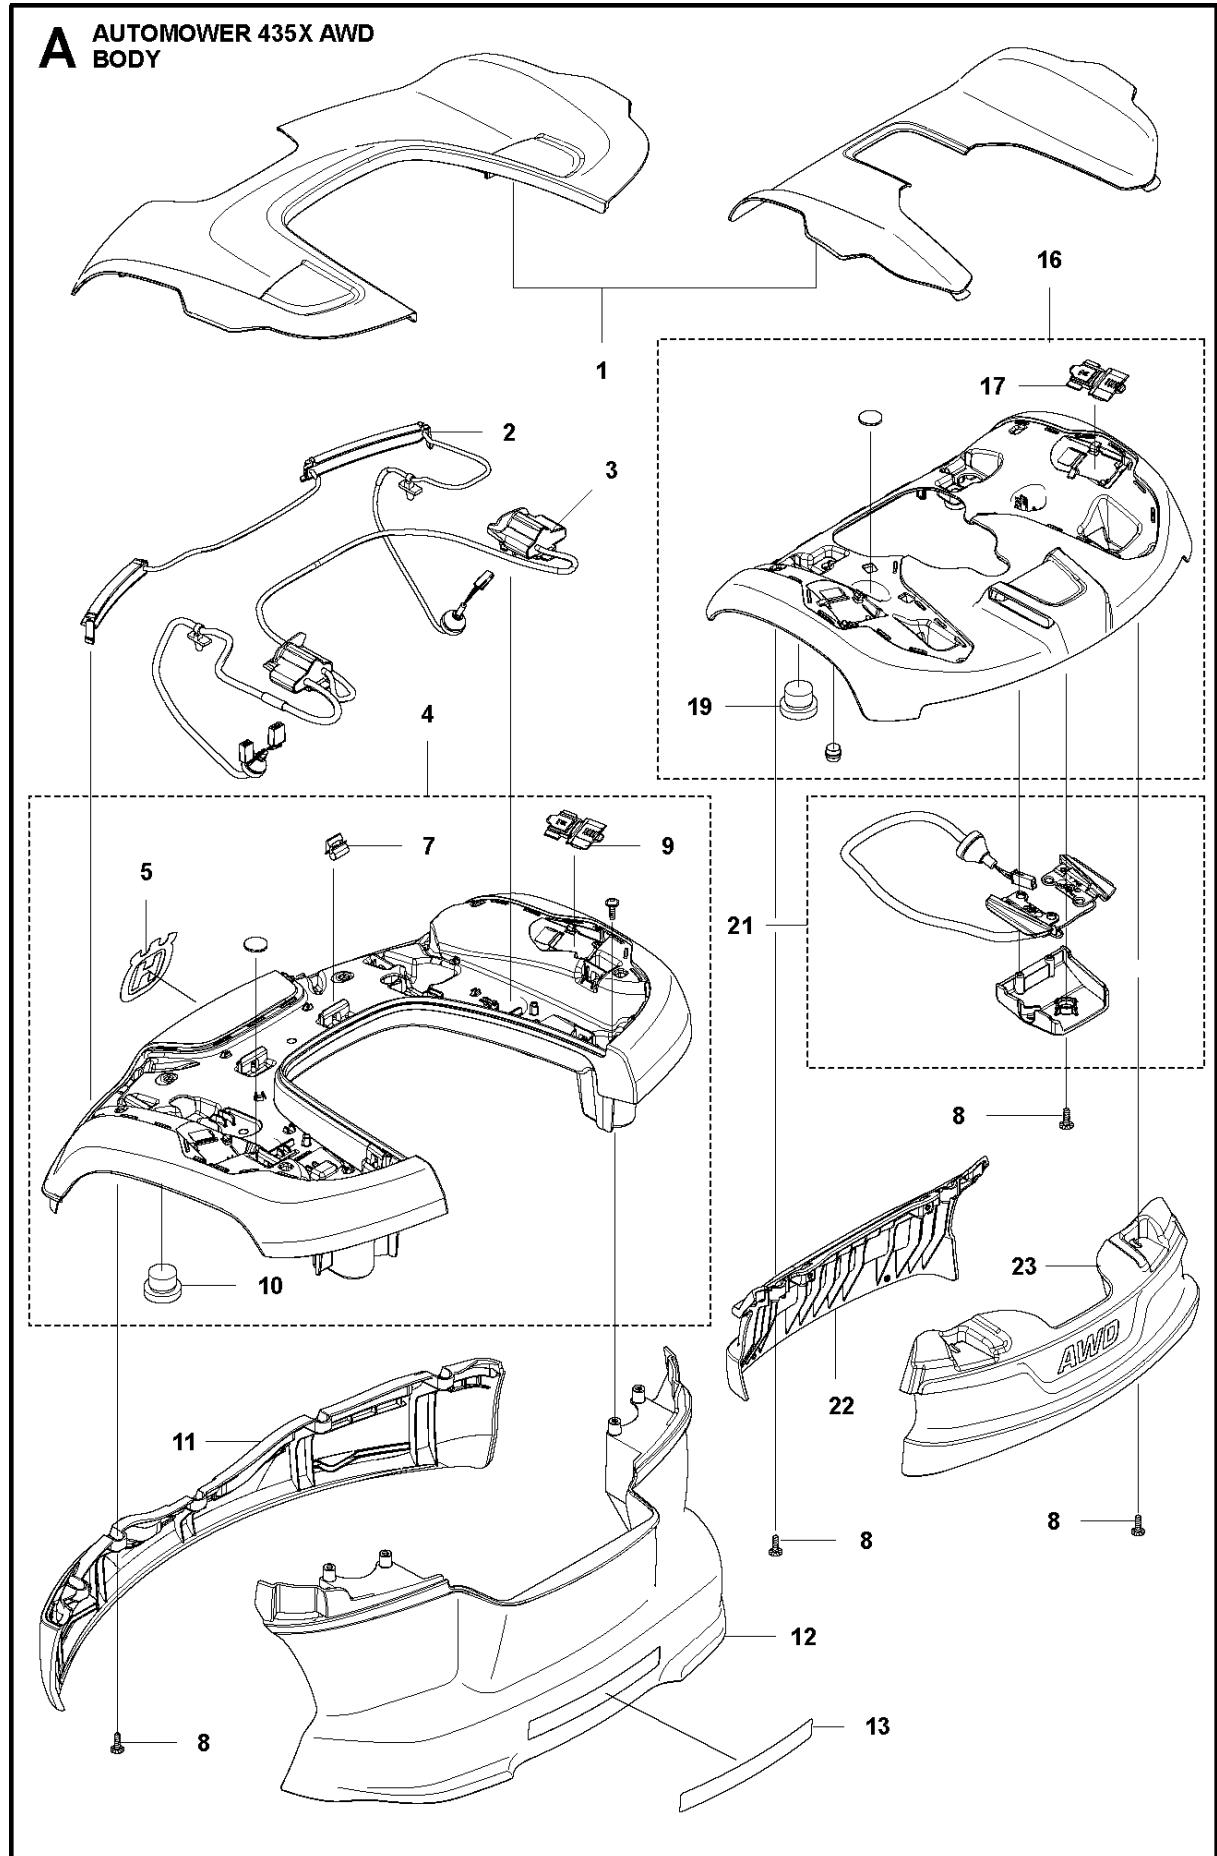

# SPARE PARTS LIST

ROBOTIC LAWN MOWERS

AUTOMOWER 435X AWD, 2020-

## COVER

AUTOMOWER 435X AWD, 2020-

Ref	Part No	Description	Remark	QTY KIT
1	596 30 00-01	BODY KIT	Top Cover Grey	1
1	596 30 00-02	BODY KIT	Top Cover White	1
1	596 30 00-03	BODY KIT	Top Cover Orange	1
2	593 30 96-01	WIRING ASSY	LED light	1
3	588 59 67-04	WIRING ASSY	US Sensor	1
4	597 16 18-01	BODY ASSY	Front	1
5	587 42 35-02	DECAL	Husqvarna Crown	1
7	593 77 84-01	CLIP	Body connection	1
8	574 45 01-01	SCREW ITPANT		10
9	591 49 46-01	HOLDER	Wheel Brush	1
10	580 52 68-01	CAP	Snaploc	1
11	591 46 74-01	BUMPER	Front	1
12	591 46 75-01	BUMPER	Front tail	1
13	586 35 97-01	LABEL	Warning	1
16	597 16 19-01	BODY ASSY	Rear	1
17	591 49 46-01	HOLDER	Wheel Brusch	1
19	580 52 68-01	CAP	Snaploc	1
21	597 16 56-01	CHARGING PLATE KIT		1
22	591 46 78-01	BUMPER	Rear Head	1
23	591 46 79-01	BUMPER	Rear Tail	1

**B** AUTOMOWER 435X AWD  
CHASSIS FRONT