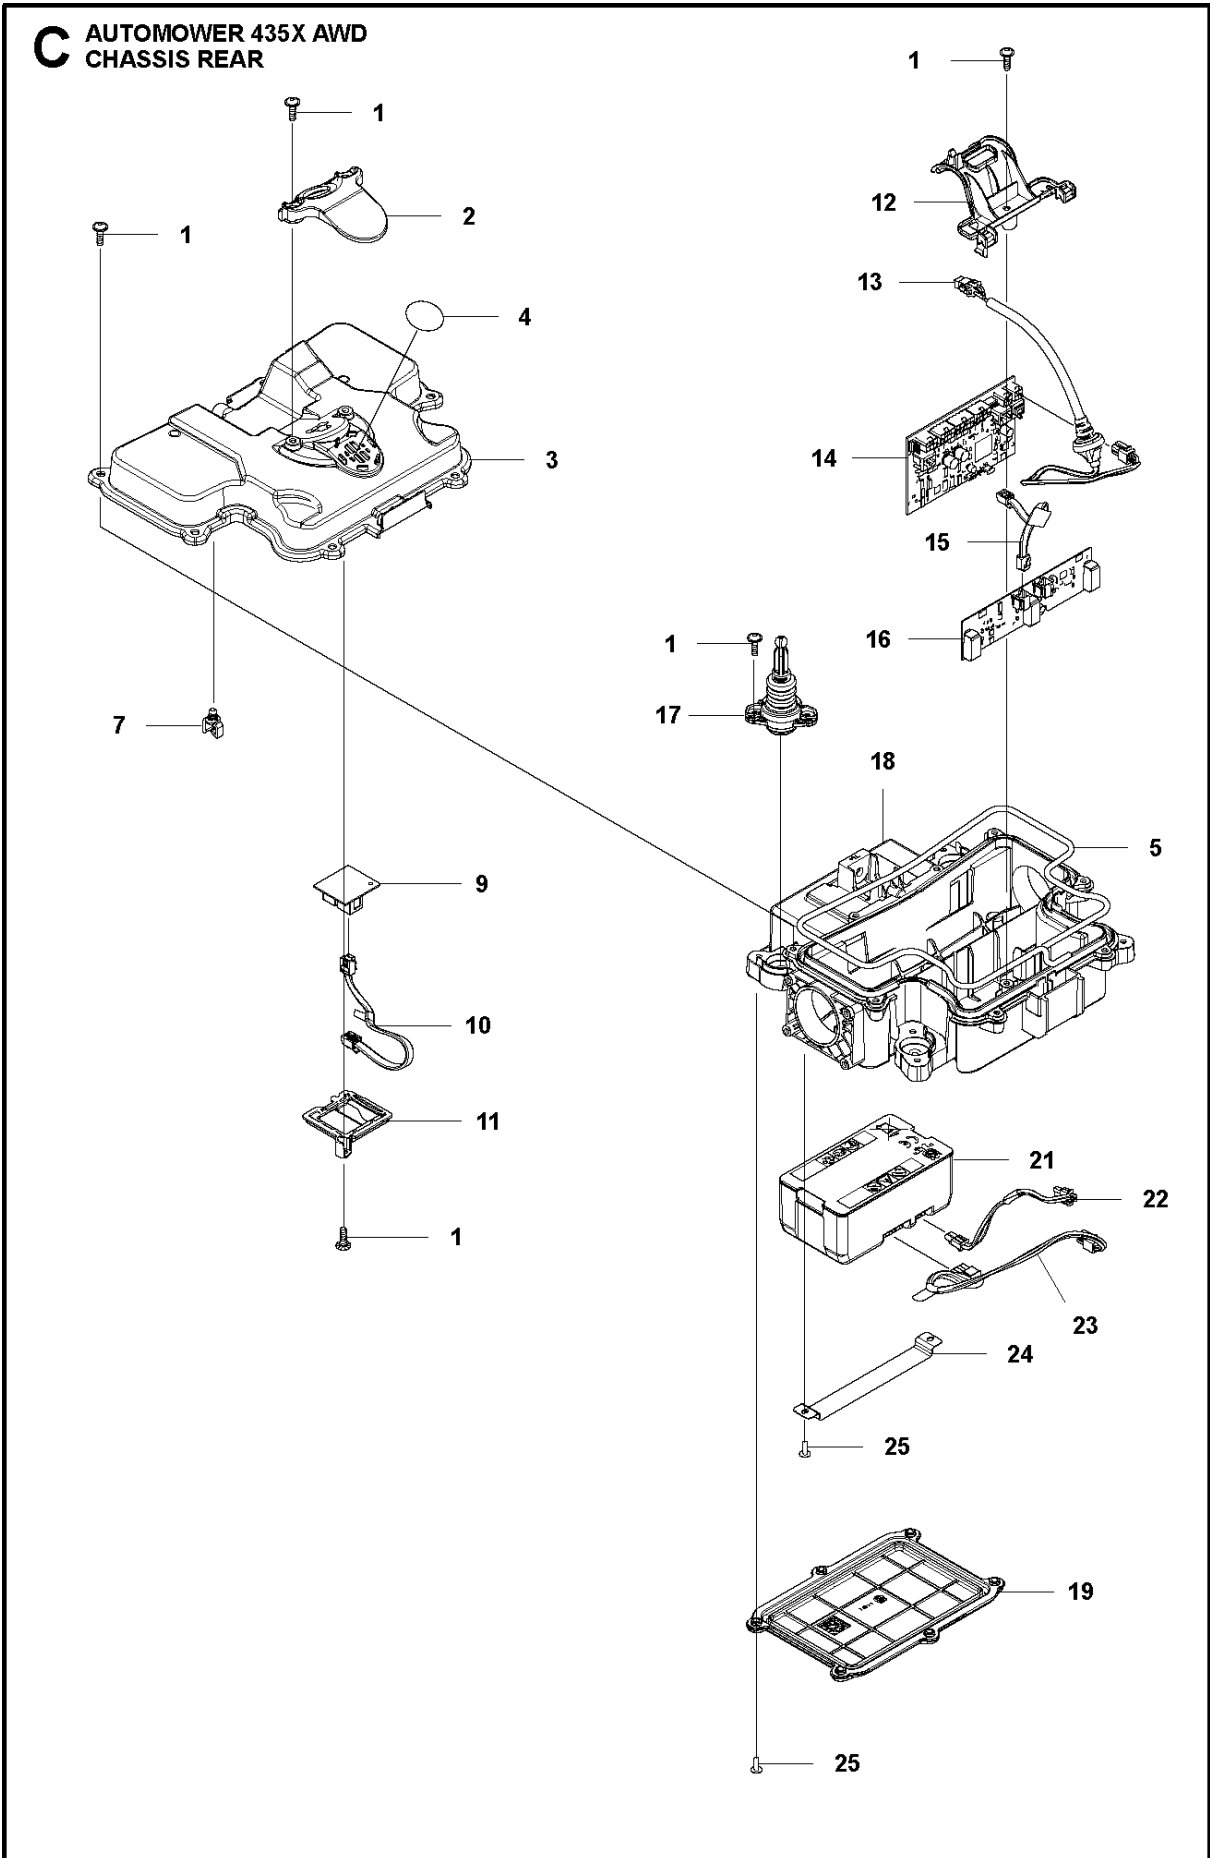

## COVER

AUTOMOWER 435X AWD, 2020-

Ref	Part No	Description	Remark	QTY KIT
1	596 30 00-01	BODY KIT	Top Cover Grey	1
1	596 30 00-02	BODY KIT	Top Cover White	1
1	596 30 00-03	BODY KIT	Top Cover Orange	1
2	593 30 96-01	WIRING ASSY	LED light	1
3	588 59 67-04	WIRING ASSY	US Sensor	1
4	597 16 18-01	BODY ASSY	Front	1
5	587 42 35-02	DECAL	Husqvarna Crown	1
7	593 77 84-01	CLIP	Body connection	1
8	574 45 01-01	SCREW ITPANT		10
9	591 49 46-01	HOLDER	Wheel Brush	1
10	580 52 68-01	CAP	Snaploc	1
11	591 46 74-01	BUMPER	Front	1
12	591 46 75-01	BUMPER	Front tail	1
13	586 35 97-01	LABEL	Warning	1
16	597 16 19-01	BODY ASSY	Rear	1
17	591 49 46-01	HOLDER	Wheel Brusch	1
19	580 52 68-01	CAP	Snaploc	1
21	597 16 56-01	CHARGING PLATE KIT		1
22	591 46 78-01	BUMPER	Rear Head	1
23	591 46 79-01	BUMPER	Rear Tail	1

**B** AUTOMOWER 435X AWD  
CHASSIS FRONT

## CHASSIS

AUTOMOWER 435X AWD, 2020-

Ref	Part No	Description	Remark	QTY KIT
1	592 74 34-01	CHASSIS	Upper front	1
2	574 87 47-14	SEALING STRIP	Chassis Upper Front	1
3	575 54 33-14	SCREW		4
5	580 68 29-01	HOLDER	Twist lock	11
6	591 12 55-01	PRINTED CIRCUIT ASSY	Magnetic Sensor	1
7	586 66 23-06	GPS MODULE	Automower Connect	1
10	592 74 37-01	HOLDER	PCB front	1
11	589 35 08-03	WIRING ASSY	Modular Jack	1
12	591 12 57-02	PRINTED CIRCUIT ASSY	Loop Receiver Board	1
13	580 61 44-02	WIRING ASSY	Ultra Sonic Extension	1
14	579 70 86-02	WIRING ASSY	AUX	1
15	578 28 57-01	PRINTED CIRCUIT ASSY	Ultra Sonic Board	1
16	591 20 31-01	WIRING ASSY	HMI cable 4P	1
17	591 20 33-01	WIRING ASSY	Main Cable Adapter 4P	1
18	588 81 84-03	WIRING ASSY	Led Light Extension	1
19	591 12 56-01	PRINTED CIRCUIT ASSY	Motor Controler Board	1
20	592 73 63-01	JOYSTICK	Assy	4
21	592 74 36-01	CHASSIS	Lower front	1
22	574 87 47-12	SEALING STRIP	Chassis Lower Front	1
24	589 35 08-03	WIRING ASSY	Modular Jack	1
25	591 49 43-01	HOLDER	Magnetic Sensor Board	1