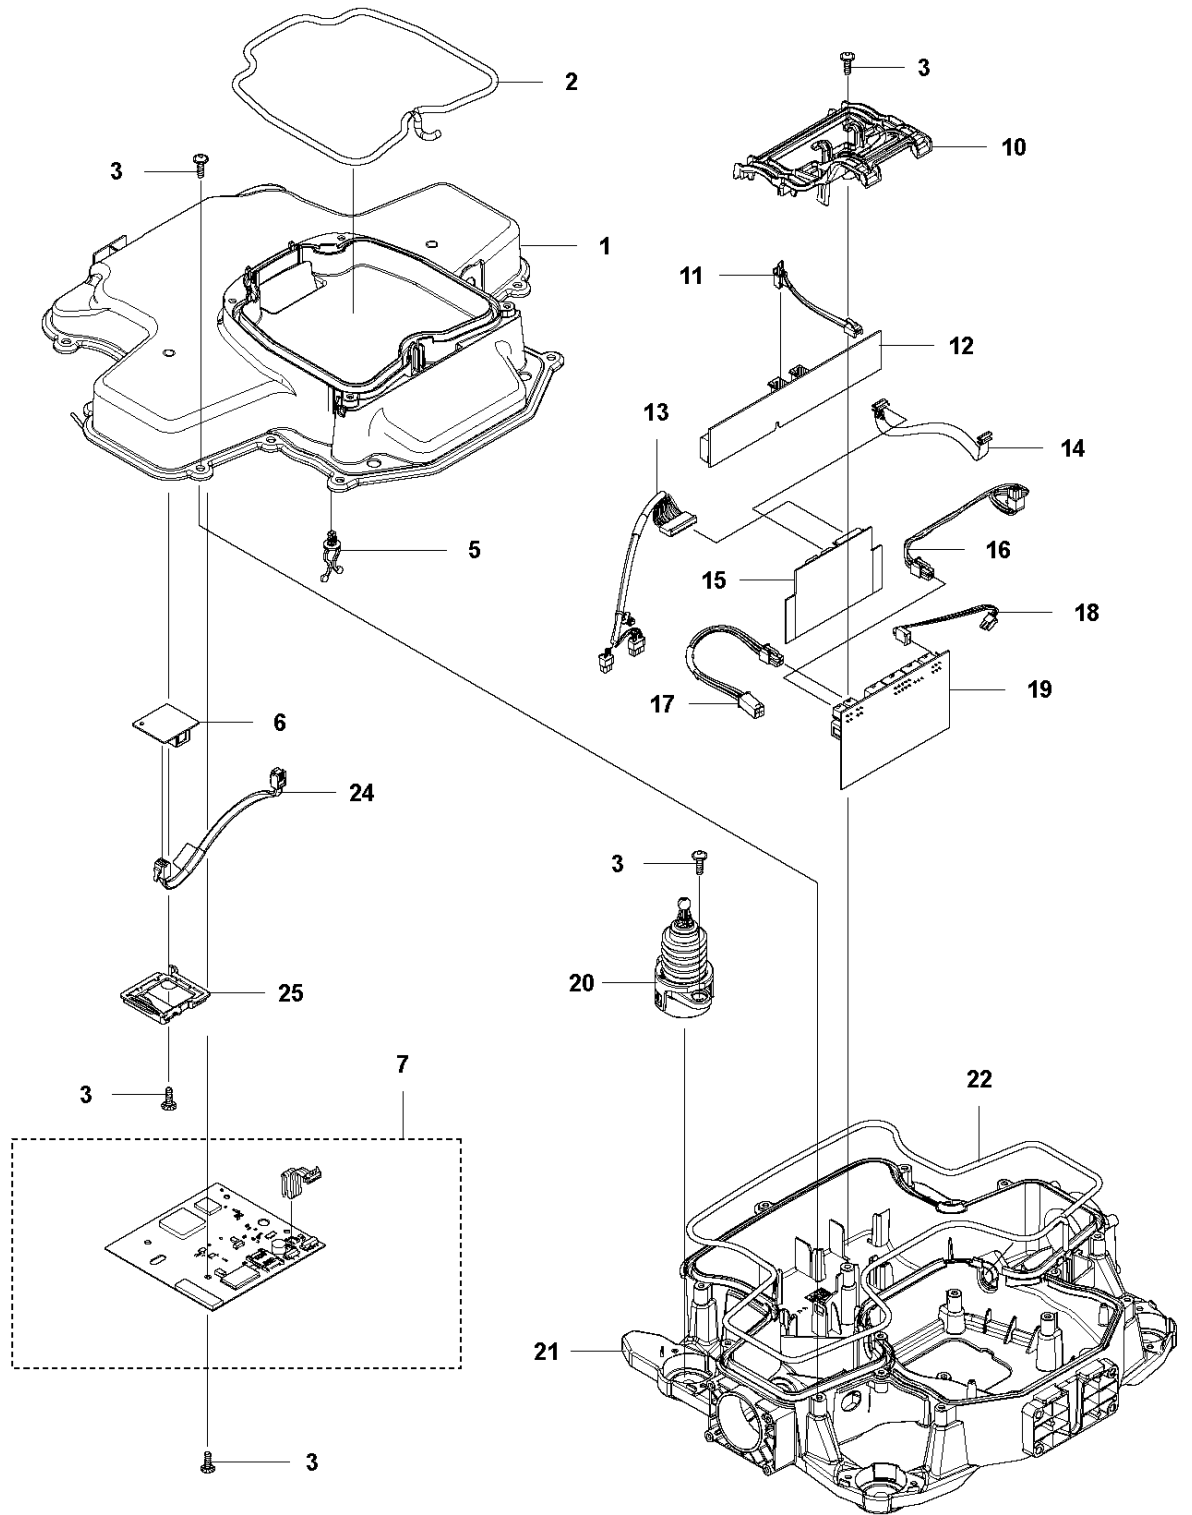

# SPARE PARTS LIST

ROBOTIC LAWN MOWERS

AUTOMOWER 435X AWD, 2020-

## COVER

AUTOMOWER 435X AWD, 2020-

Ref	Part No	Description	Remark	QTY KIT
1	596 30 00-01	BODY KIT	Top Cover Grey	1
1	596 30 00-02	BODY KIT	Top Cover White	1
1	596 30 00-03	BODY KIT	Top Cover Orange	1
2	593 30 96-01	WIRING ASSY	LED light	1
3	588 59 67-04	WIRING ASSY	US Sensor	1
4	597 16 18-01	BODY ASSY	Front	1
5	587 42 35-02	DECAL	Husqvarna Crown	1
7	593 77 84-01	CLIP	Body connection	1
8	574 45 01-01	SCREW ITPANT		10
9	591 49 46-01	HOLDER	Wheel Brush	1
10	580 52 68-01	CAP	Snaploc	1
11	591 46 74-01	BUMPER	Front	1
12	591 46 75-01	BUMPER	Front tail	1
13	586 35 97-01	LABEL	Warning	1
16	597 16 19-01	BODY ASSY	Rear	1
17	591 49 46-01	HOLDER	Wheel Brusch	1
19	580 52 68-01	CAP	Snaploc	1
21	597 16 56-01	CHARGING PLATE KIT		1
22	591 46 78-01	BUMPER	Rear Head	1
23	591 46 79-01	BUMPER	Rear Tail	1

**B** AUTOMOWER 435X AWD  
CHASSIS FRONT

## CHASSIS

AUTOMOWER 435X AWD, 2020-

Ref	Part No	Description	Remark	QTY KIT
1	592 74 34-01	CHASSIS	Upper front	1
2	574 87 47-14	SEALING STRIP	Chassis Upper Front	1
3	575 54 33-14	SCREW		4
5	580 68 29-01	HOLDER	Twist lock	11
6	591 12 55-01	PRINTED CIRCUIT ASSY	Magnetic Sensor	1
7	586 66 23-06	GPS MODULE	Automower Connect	1
10	592 74 37-01	HOLDER	PCB front	1
11	589 35 08-03	WIRING ASSY	Modular Jack	1
12	591 12 57-02	PRINTED CIRCUIT ASSY	Loop Receiver Board	1
13	580 61 44-02	WIRING ASSY	Ultra Sonic Extension	1
14	579 70 86-02	WIRING ASSY	AUX	1
15	578 28 57-01	PRINTED CIRCUIT ASSY	Ultra Sonic Board	1
16	591 20 31-01	WIRING ASSY	HMI cable 4P	1
17	591 20 33-01	WIRING ASSY	Main Cable Adapter 4P	1
18	588 81 84-03	WIRING ASSY	Led Light Extension	1
19	591 12 56-01	PRINTED CIRCUIT ASSY	Motor Controler Board	1
20	592 73 63-01	JOYSTICK	Assy	4
21	592 74 36-01	CHASSIS	Lower front	1
22	574 87 47-12	SEALING STRIP	Chassis Lower Front	1
24	589 35 08-03	WIRING ASSY	Modular Jack	1
25	591 49 43-01	HOLDER	Magnetic Sensor Board	1