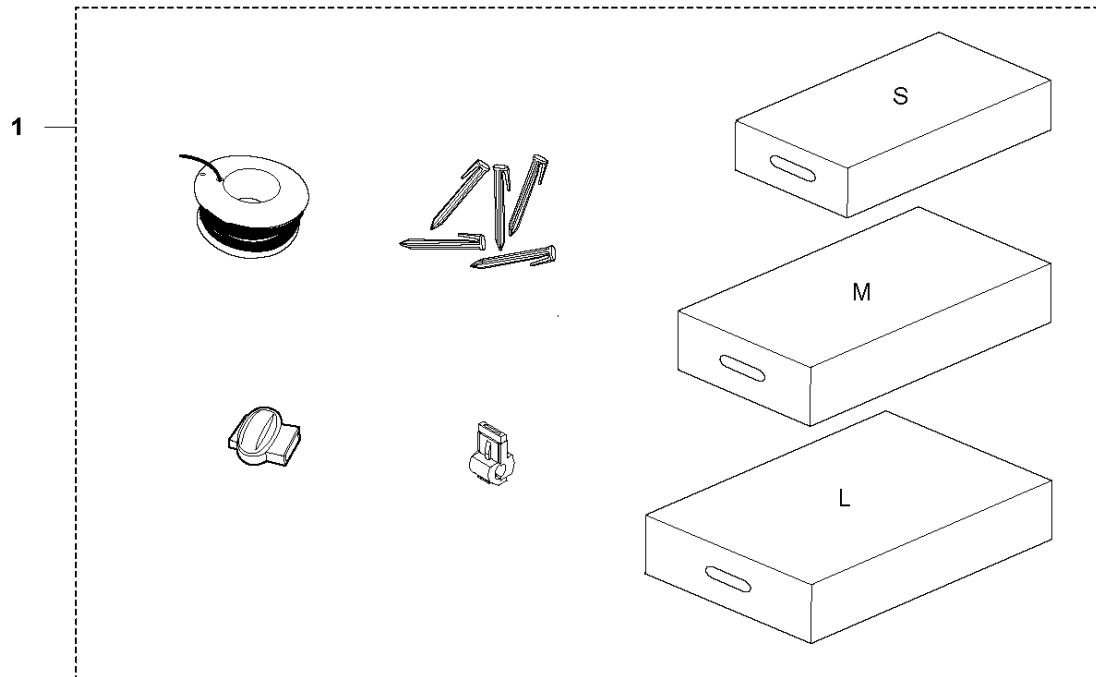

H AUTOMOWER 435X AWD INSTALLATION ACCESSORIES

INSTALLATION ACCESSORIES

AUTOMOWER 435X AWD, 2020-

Ref	Part No	Description	Remark	QTY KIT
1	967 62 36-01	INSTALLATION KIT	S Wire 150 m, Staples 300 pc, Connectors 3 pcs, Couplers 5 pcs	1
1	967 62 36-02	INSTALLATION KIT	M Wire 250 m, Staples 400 pc, Connectors 3 pcs, Couplers 5 pcs	1
1	967 62 36-03	INSTALLATION KIT	S Wire 400 m, Staples 600 pc, Connectors 5 pcs, Couplers 5 pcs	1
2	535 12 90-01	CONNECTOR	Loop Wire Connector	1
2	577 86 48-01	CONNECTOR	Loop Wire Connector, Blister Pack 5 pcs	1
2	535 12 90-02	CONNECTOR	Loop Wire Connector, Blister Pack 100 pcs	1
3	501 98 02-01	COUPLER	Coupler	1
3	577 86 47-01	COUPLER	Coupler, Blister Pack 5 pcs	1
3	501 98 02-03	COUPLER	Coupler, 100 pcs	1
4	577 86 42-01	STAPLE	Staple Blister Pack 100 pcs	1
4	583 97 34-01	STAPLE	100 pcs	1
5	577 86 43-02	WIRE	Wire, Blister Pack 50 m	1
5	580 66 20-02	WIRE	Wire, 150 m	1
5	577 86 43-01	WIRE	Wire, Blister Pack 150 m	1
6	580 66 20-01	WIRE	Wire, 250 m	1
7	593 29 77-01	WIRE	Wire Pro, 300 m	1
8	522 91 41-01	WIRE	Wire, 500 m, diam 3,4mm	1
9	580 66 20-04	WIRE	Wire, 800 m	1
10	590 44 25-01	POWER UNIT	Power Unit EU	1
10	590 44 25-02	POWER UNIT	Power Unit GB	1
10	590 44 25-03	POWER UNIT	Power Unit CH	1
10	590 44 25-04	POWER UNIT	Power Unit US	1
10	590 44 25-05	POWER UNIT	Power Unit AUS/NZ	1
10	590 44 25-06	POWER UNIT	Power Unit JP	1
12	595 08 44-01	BLADE SET	Endurance Blade, 6 pcs	1
12	595 08 44-02	BLADE SET	Endurance Blade, 45 pcs	1
12	595 08 44-03	BLADE SET	Endurance Blade, 300 pcs	1
15	588 76 50-04	CABLE	Low Voltage Cable, 20 m	1
16	588 76 50-05	CABLE	Low Voltage Cable, 10 m	1
17	588 76 50-06	CABLE	Low Voltage Cable, 3 m	1
18	575 23 86-01	SCREW KIT	6 pcs	1
18	577 86 49-01	SCREW	Blister Pack, 3 pcs	1
19	586 27 79-01	STICKER	Cable Markers, 10 pcs	1
20	594 05 48-01	LABEL	Label Alarm	1
21	590 85 50-01	BOX	Cable Connector Protection	1
22	596 33 98-01	TOOL	Bit for Robotic Blades	1
23	577 86 46-03	BLADE SET	Long Life Safety Blade, Blister Pack 9 pcs	1
23	577 60 65-05	BLADE SET	Long Life Safety Blade, 45 pcs	1
23	577 60 66-04	BLADE SET	Long Life Safety Blade, 300 pcs	1