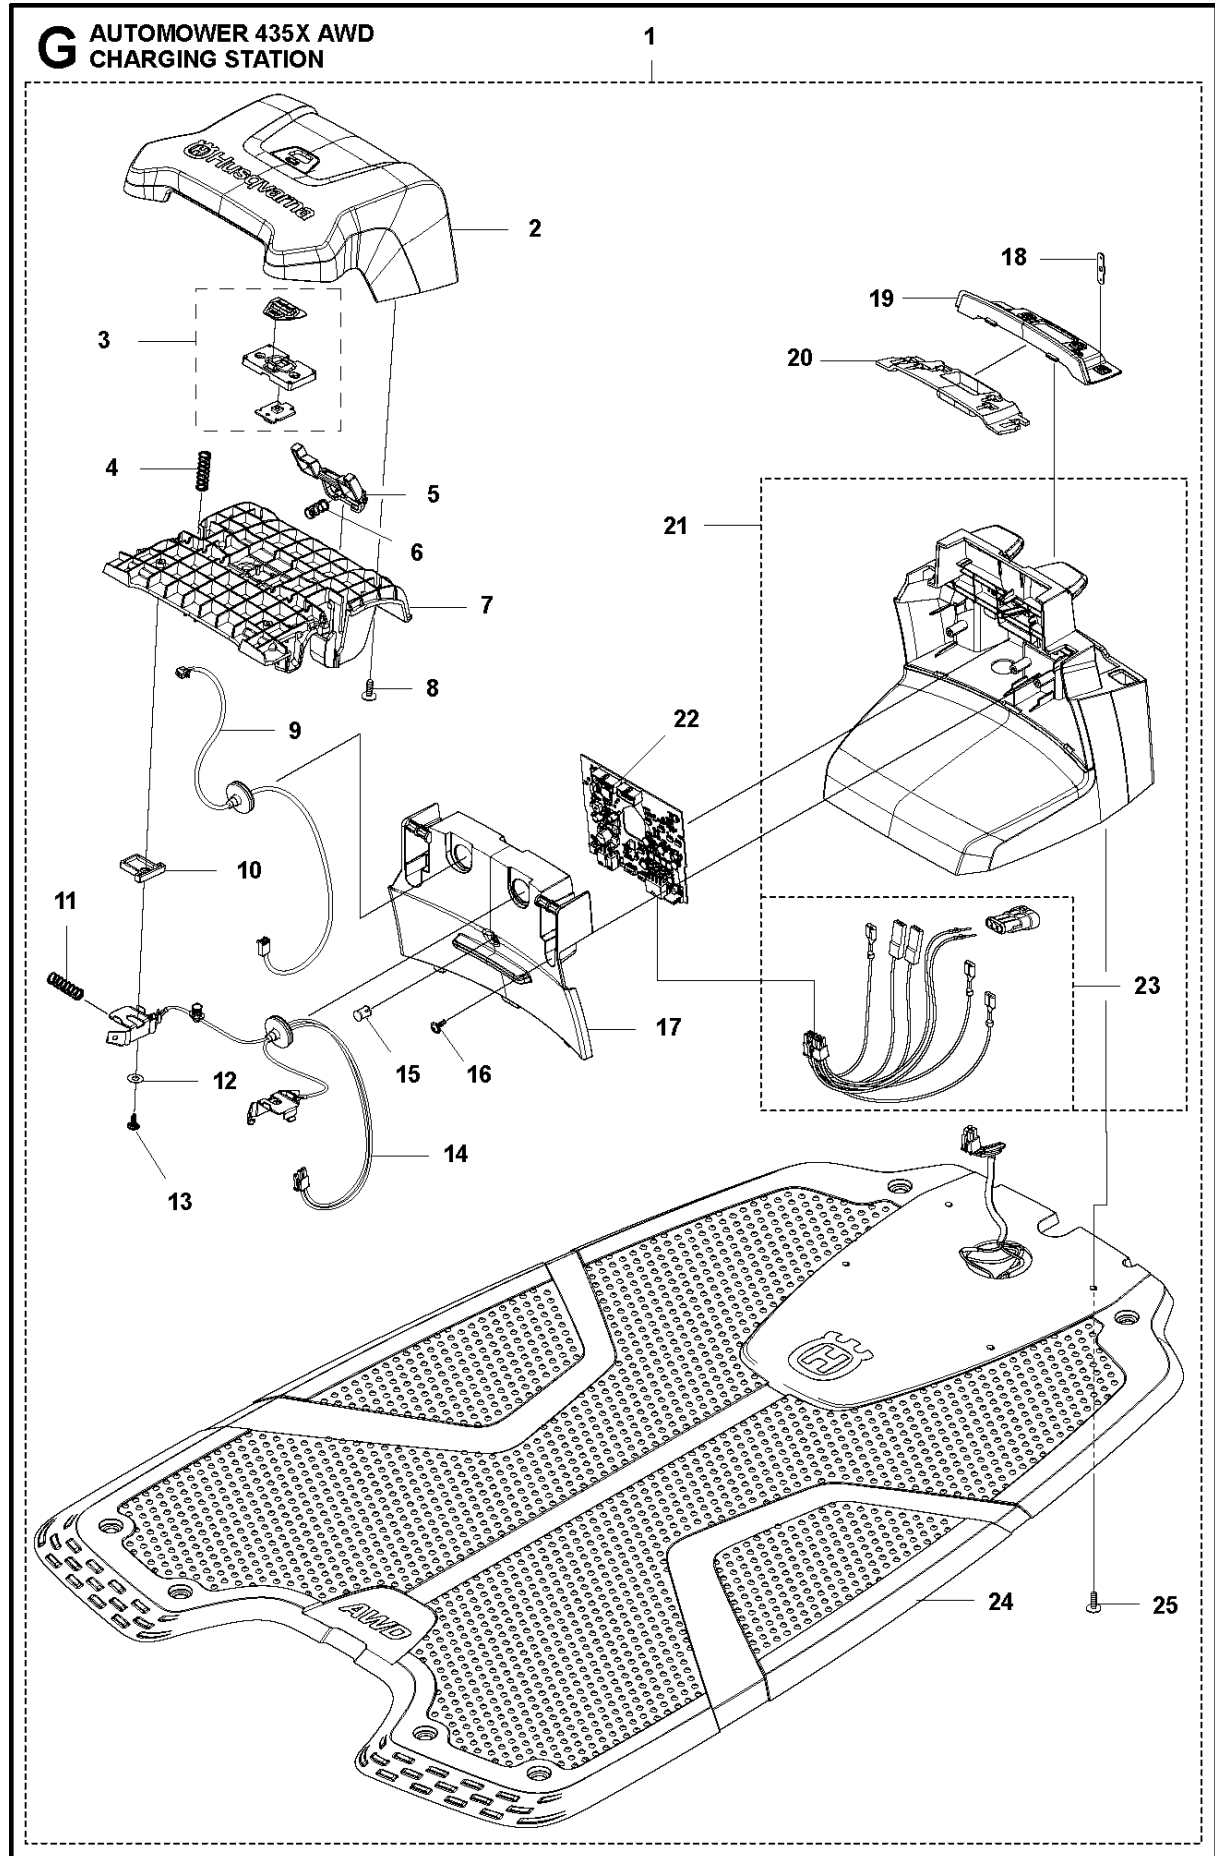

CHARGING STATION

AUTOMOWER 435X AWD, 2020-

Ref	Part No	Description	Remark	QTY KIT
1	595 31 01-02	CHARGING STATION	Universal P25 3 guides with parkbutton	1
2	579 44 82-03	CAP	Without Park button	1
2	579 44 82-04	CAP	With Park button	1
3	501 06 59-01	BUTTON KIT	Home Button Kit	1
4	580 51 14-01	SPRING		2
5	579 46 24-02	BUTTON	Button-Release	1
6	574 48 70-01	SPRING		1
7	579 45 80-04	FRAME		1
8	575 54 33-14	SCREW		12
9	579 70 83-01	LOOM	Home Button Wiring	1
10	579 46 05-01	SPACER		2
11	580 51 14-01	SPRING		2
12	734 11 37-41	WASHER		2
13	575 54 33-14	SCREW		12
14	585 53 95-02	CABLE ASSY	Loom Charging Contact	1
15	590 21 72-01	LENS		1
16	575 54 33-14	SCREW		2
17	579 45 97-03	LID	2 holes	1
17	579 45 97-04	LID	1 hole	1
18	580 50 41-01	TERMINAL		5
19	579 45 98-03	PANEL		1
20	579 45 99-01	HOLDER		1
21	588 18 88-01	HOUSING ASSY		1
22	596 32 80-03	PRINTED CIRCUIT ASSY	PCBA Charging Station	1
23	588 47 89-01	CABLE KIT	Wiring CS	1
24	595 28 36-01	BASE ASSY	Charging Plate	1
25	575 54 33-14	SCREW		12